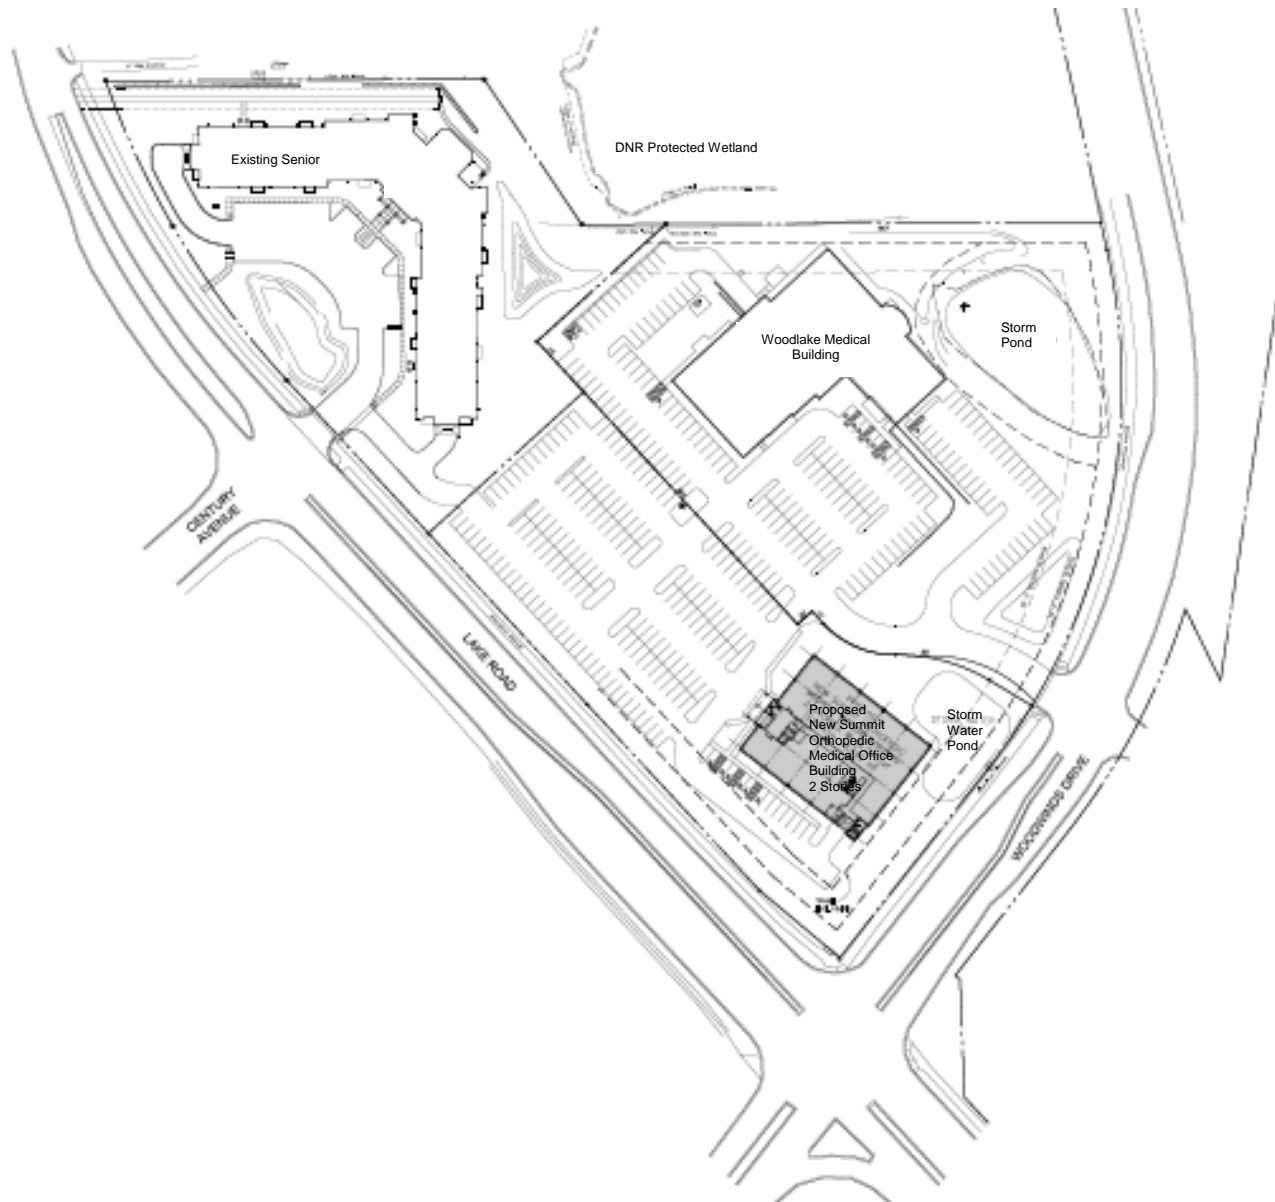

WOODLAKE OFFICE BUILDING

Woodlake Office Building
2090 Woodwinds Drive, Woodbury, Minnesota

KRAUS-ANDERSON REALTY COMPANY
Development • Leasing • Management