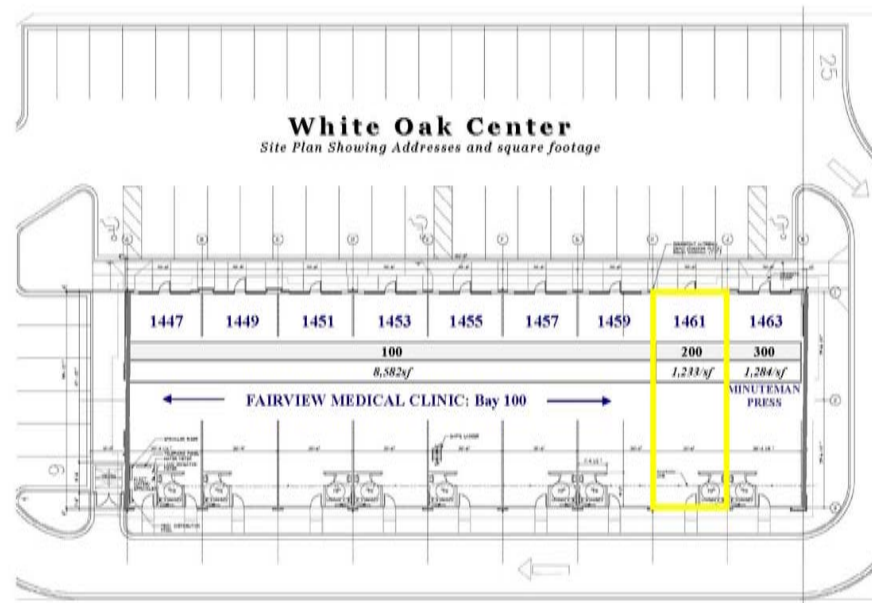

### AVAILABLE SUITES

<u>Unit</u>	<u>SF Available</u>
200	1,233

(last updated June 24, 2010)

**KRAUS-ANDERSON®**  
**REALTY COMPANY**

4210 W. Old Shakopee Road  
Bloomington, MN 55437  
(952) 881-8166

[www.krausanderson.com](http://www.krausanderson.com)