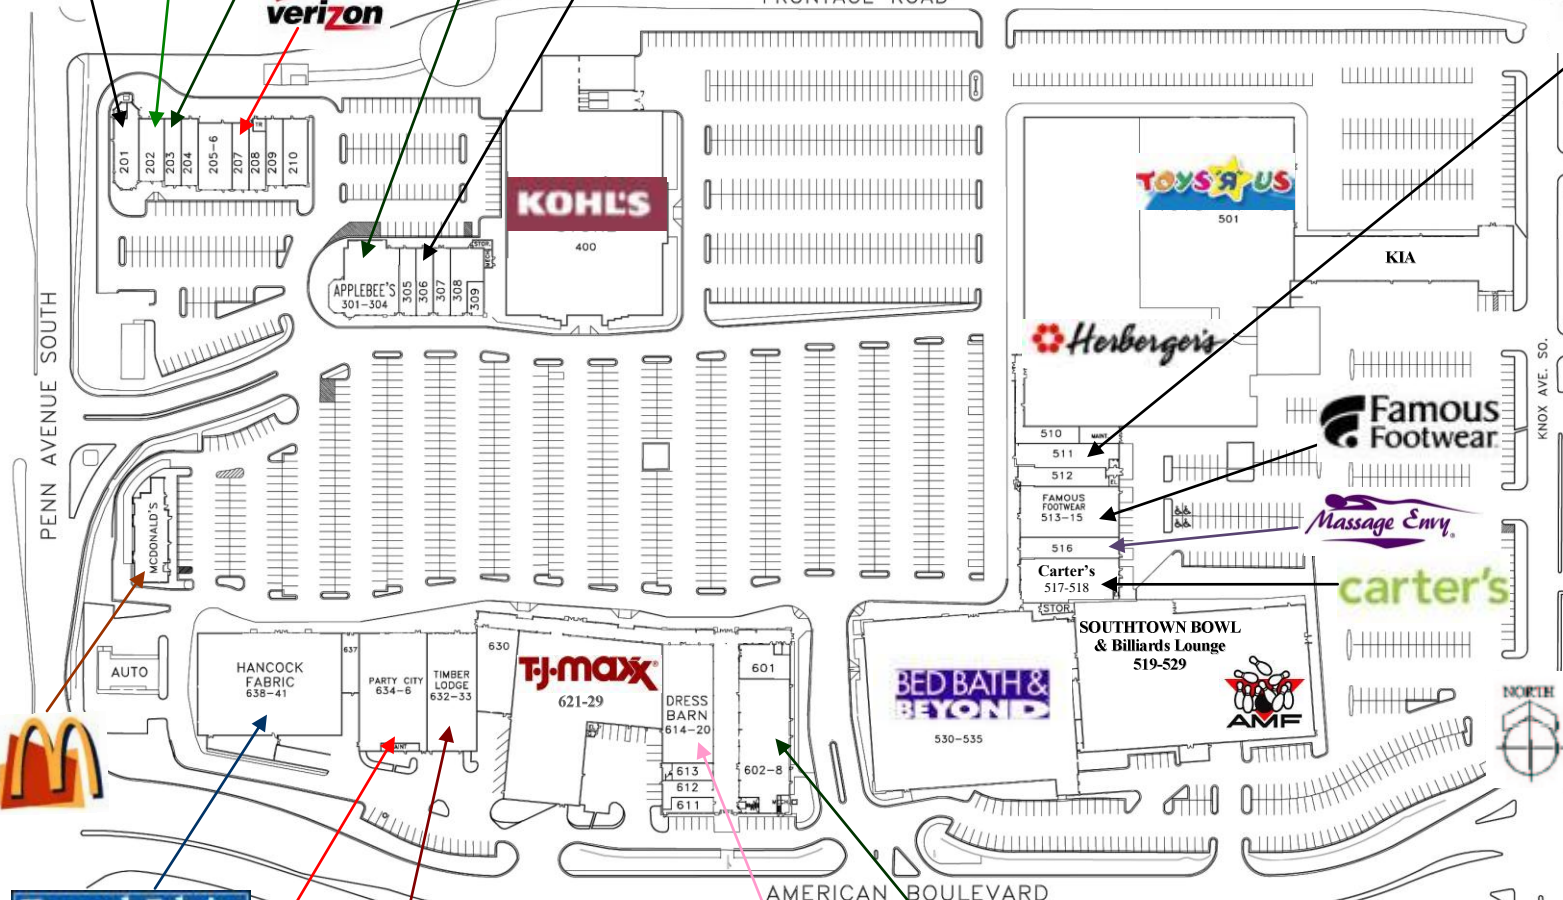

SOUTHTOWN SHOPPING CENTER

Bloomington, Minnesota

INTERSTATE 494

FRONTAGE ROAD

LOCATION MAP

SITE INFORMATION

SOUTHTOWN SHOPPING CENTER

Site Area 41.6 Acres
Leasable Area 535,135 S.F.

Southtown Shopping Center

494 & Penn Avenue Bloomington, Mn 02.14.06

SITE PLAN

KRAUS-ANDERSON REALTY
DEVELOPMENT • LEASING • MANAGEMENT