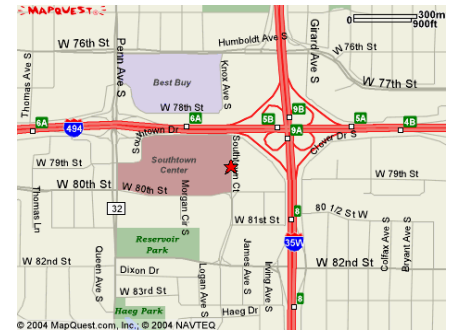

SOUTHTOWN SHOPPING CENTER

Bloomington, Minnesota

INTERSTATE 494

FRONTAGE ROAD

LOCATION MAP

SITE INFORMATION

SOUTHTOWN SHOPPING CENTER

Site Area 41.6 Acres
Leasable Area 535,135 S.F.

Southtown Shopping Center

494 & Penn Avenue Bloomington, Mn 02.14.06

SITE PLAN

KRAUS-ANDERSON REALTY
DEVELOPMENT • LEASING • MANAGEMENT