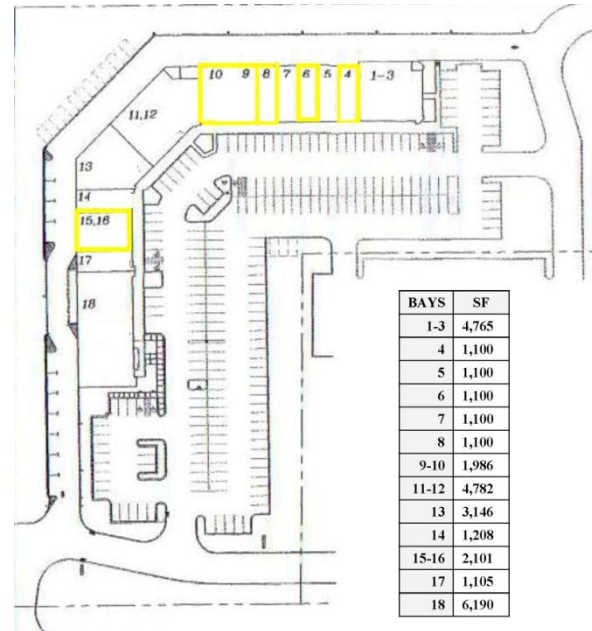

LEASING OPPORTUNITIES

LEASING OPPORTUNITIES

Skyline Plaza
 2000 W. County Road 42
 Burnsville, MN 55337

Leasing Contact:

jstimmler@karealty.com

Jim Stimmler
 (952) 948-9417

AVAILABLE SUITES

<u>Unit</u>	<u>SF Available</u>
4	1,100
6	1,100
8	1,100
9-10	1,986
15-16	2,101