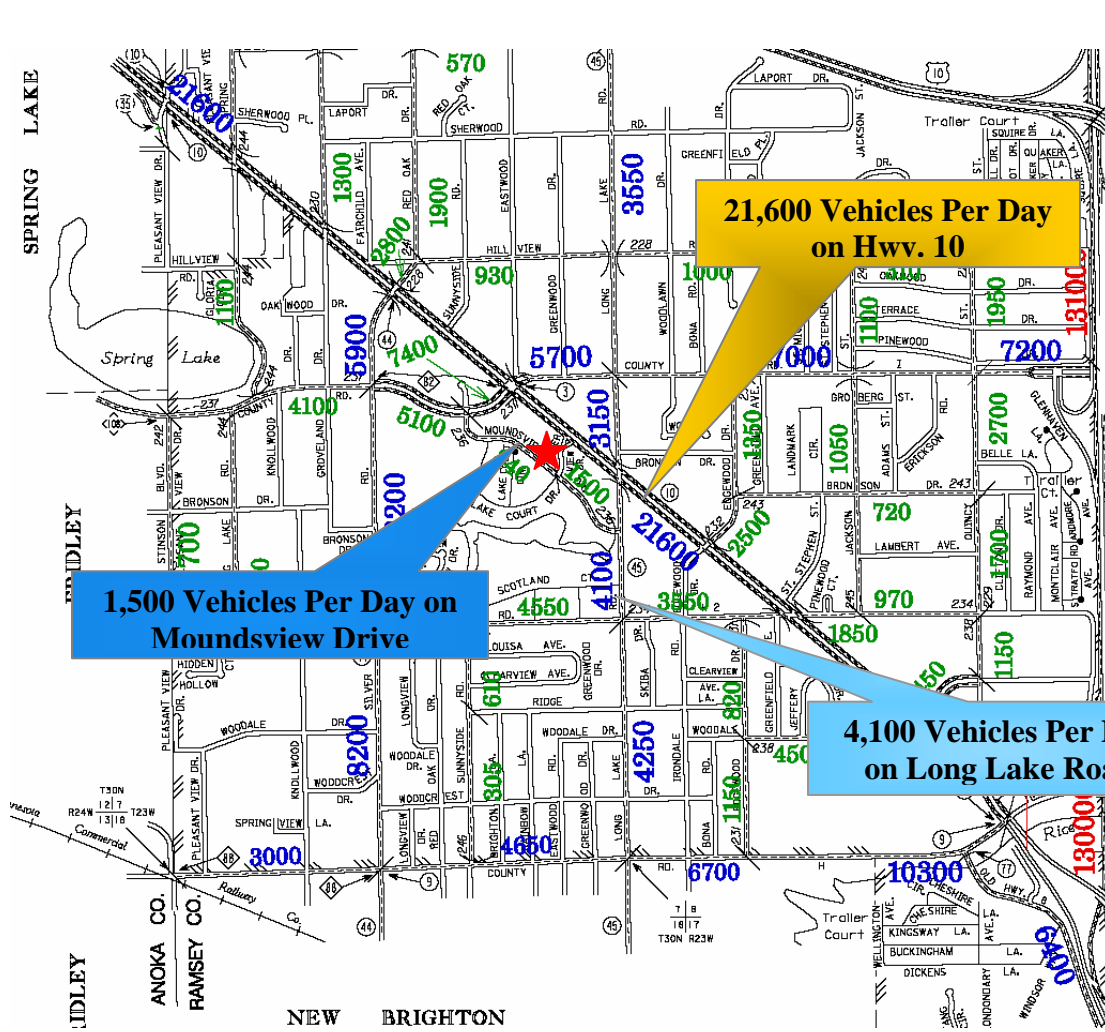

Traffic Counts for Silver View Plaza

Highway 10 North, Mounds View, MN 55112

2007 TRAFFIC VOLUMES

MUNICIPALITY OF MOUNDS VIEW

OFFICE OF TRANSPORTATION DATA & ANALYSIS
2007
NOTE:

A.A.D.T. (AVERAGE ANNUAL DAILY TRAFFIC)
VOLUMES PREPARED BY THE OFFICE OF TRANSPORTATION DATA & ANALYSIS

Kraus-Anderson Realty Company
4210 West Old Shakopee Road
Bloomington, MN 55437-2951
952.881.8166

* The information above has been obtained from sources believed reliable. While we do not doubt its accuracy, we have not verified it and make no guarantee, warranty or representation about it.