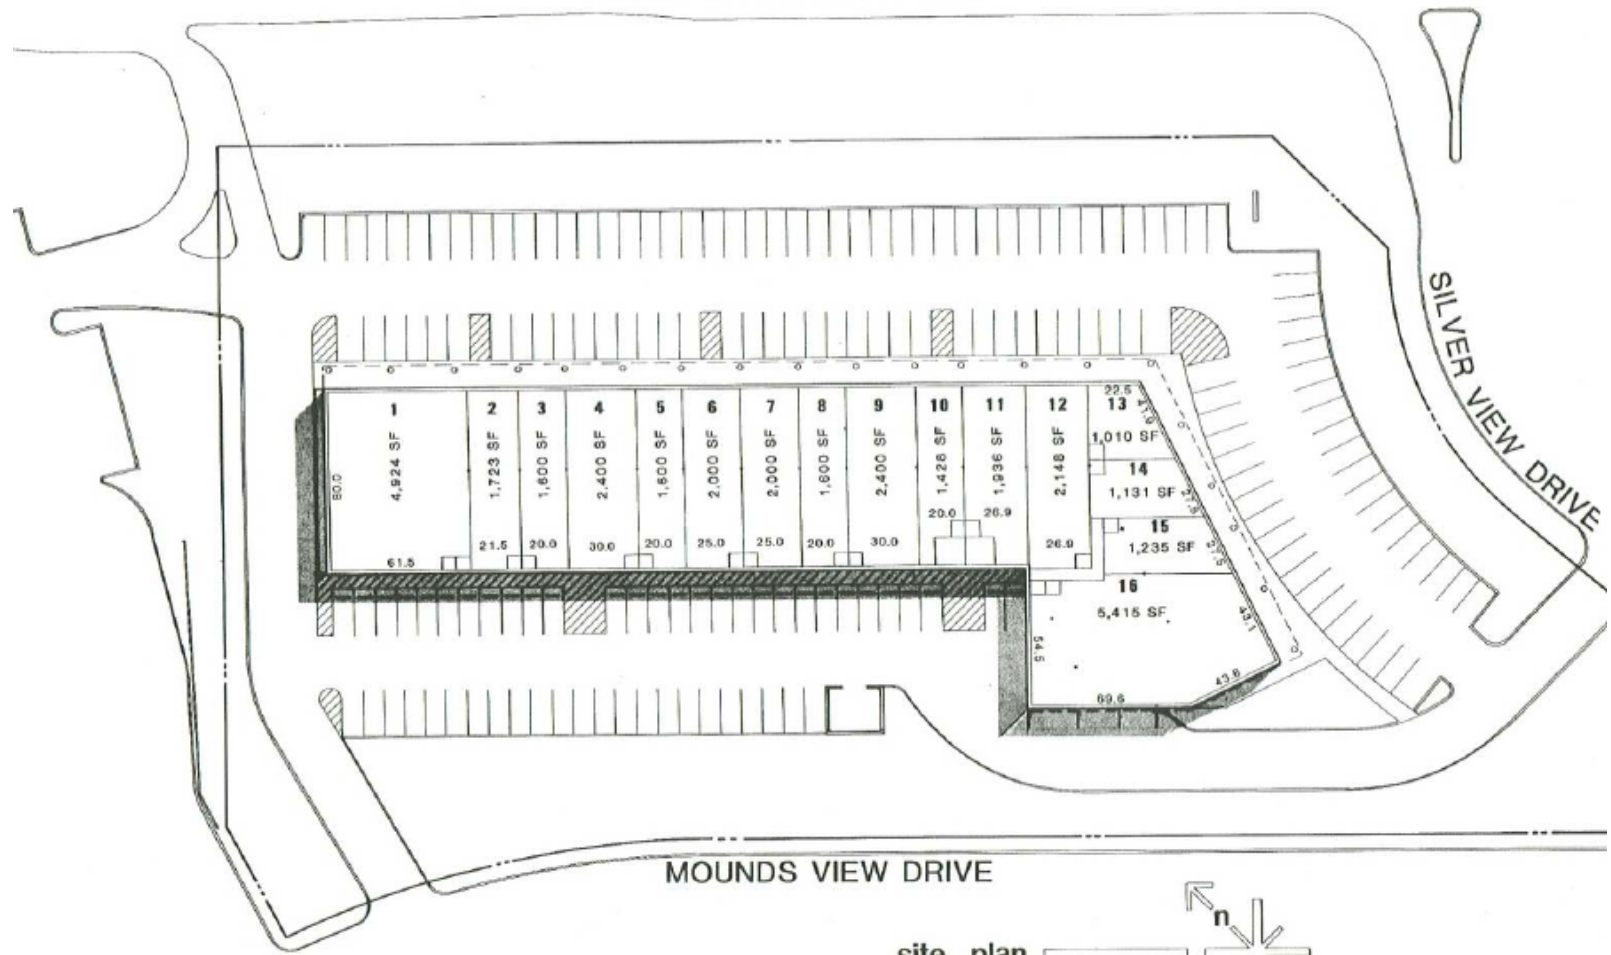

SILVER VIEW PLAZA

2544-2574 County Road 10

Mounds View, MN 55112

STATE TRUNK HIGHWAY #10

site plan