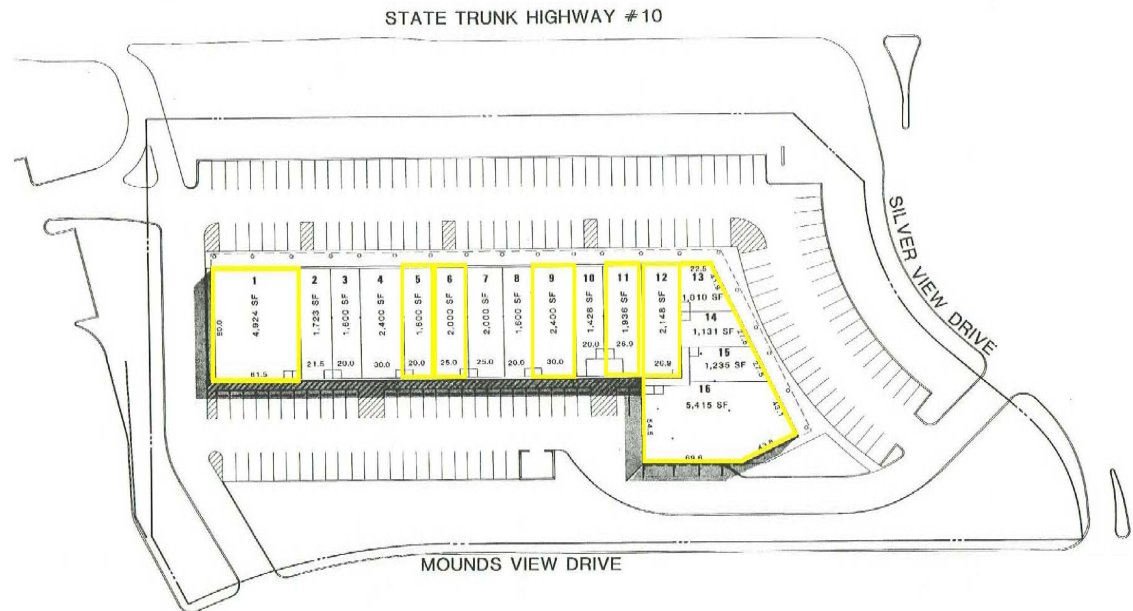

LEASING OPPORTUNITIES

LEASING OPPORTUNITIES

Silver View Plaza
 2544 County Road 10
 Mounds View, MN 55112

Leasing Contact:

jstimmler@karealty.com

Jim Stimmler
 (952) 948-9417

AVAILABLE SUITES

<u>Unit</u>	<u>SF Available</u>
1	4,924
2	1,723
5	1,600
6	2,000
9	2,400
11	1,936
12	2,148
13-16	8,791