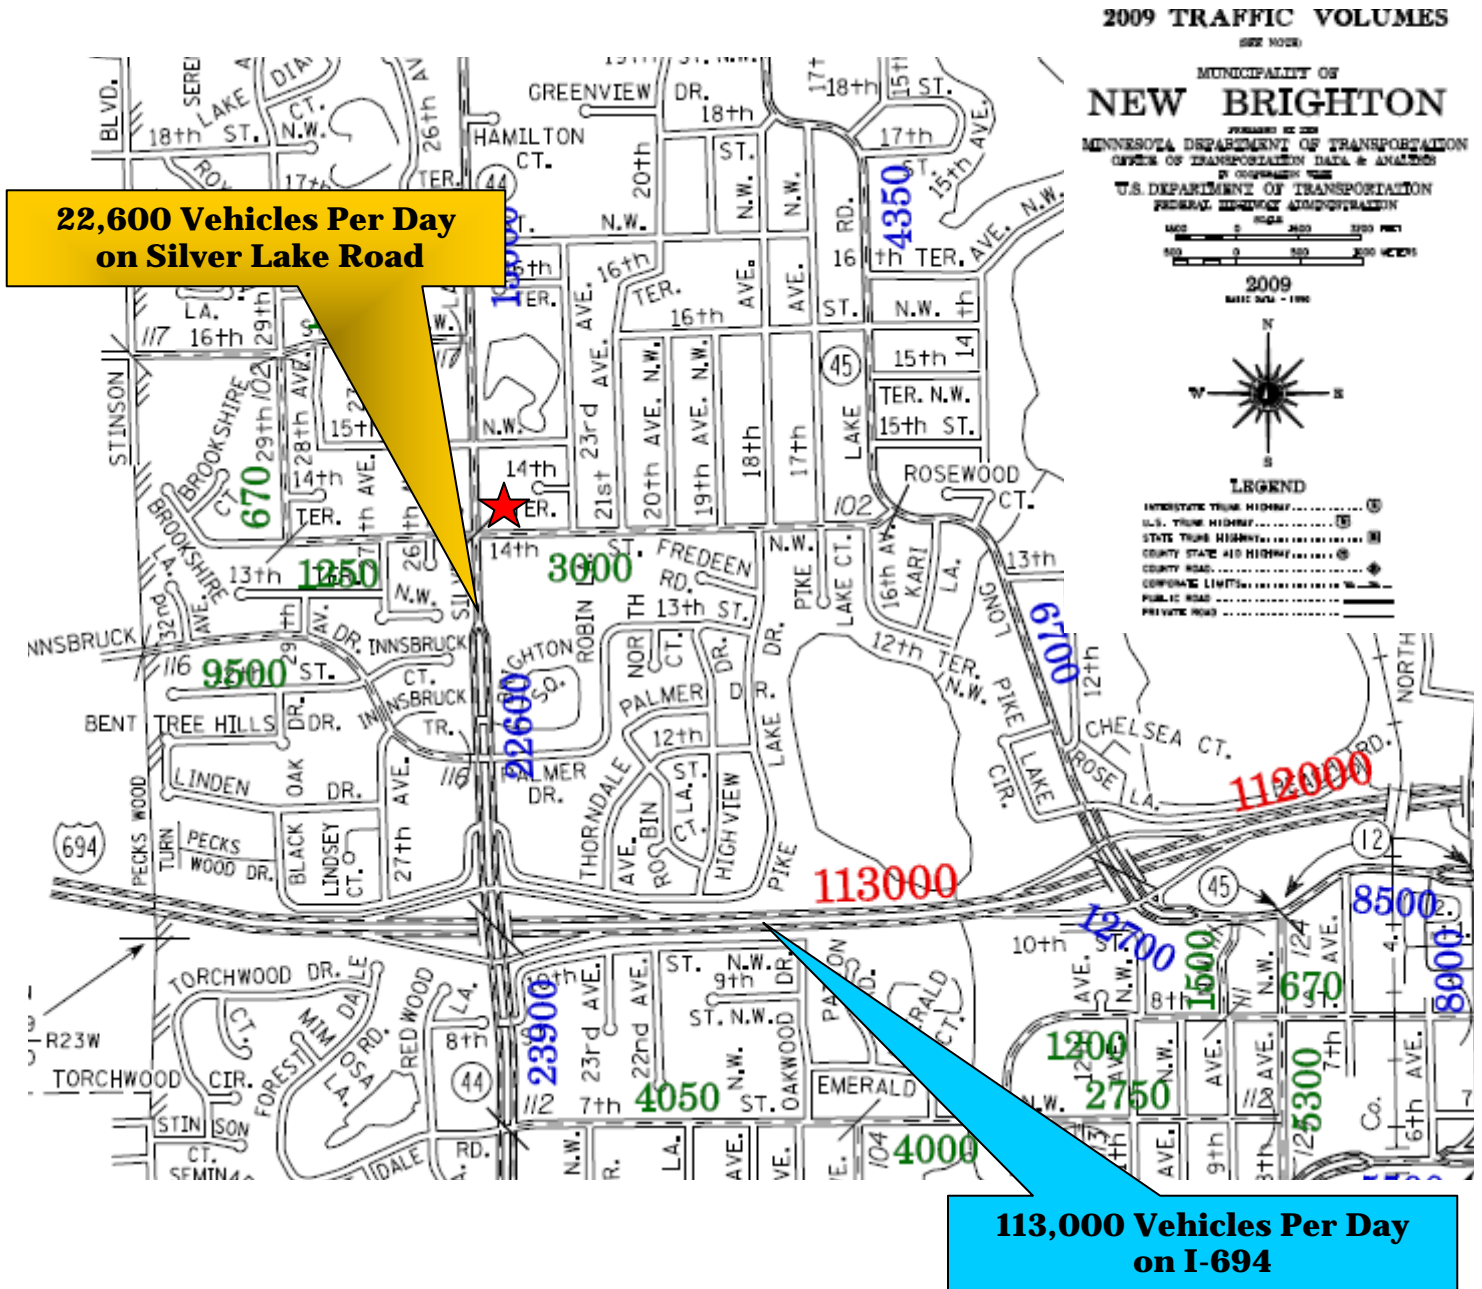

Traffic Counts for Silver Lake Road

1431 - 1441 Silver Lake Road
New Brighton, MN 55112

4210 West Old Shakopee Road ~ Bloomington, MN 55437-2951
Kraus-Anderson Realty Company

* The information above has been obtained from sources believed reliable. While we do not doubt its accuracy, we have not verified it and make no guarantee, warranty or representation about it.