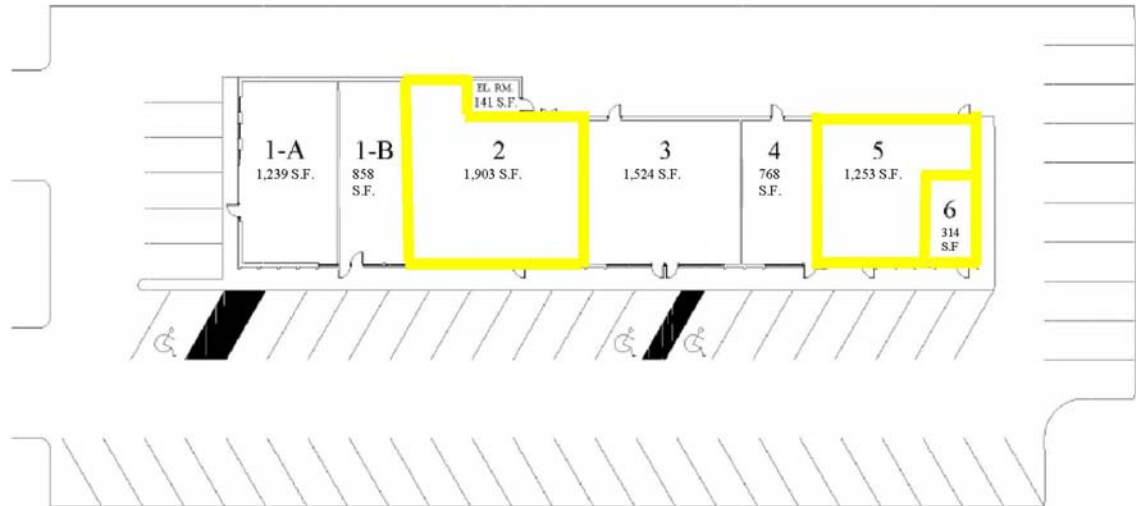

LEASING OPPORTUNITIES

LEASING OPPORTUNITIES

Silver Lake Road Center
1431 Silver Lake Road
New Brighton, MN 55112

Leasing Contact:

jstimmler@karealty.com

Jim Stimmler
(952) 948-9417

AVAILABLE SUITES

<u>Unit</u>	<u>SF Available</u>
2	1,903
5	1,253
6	314