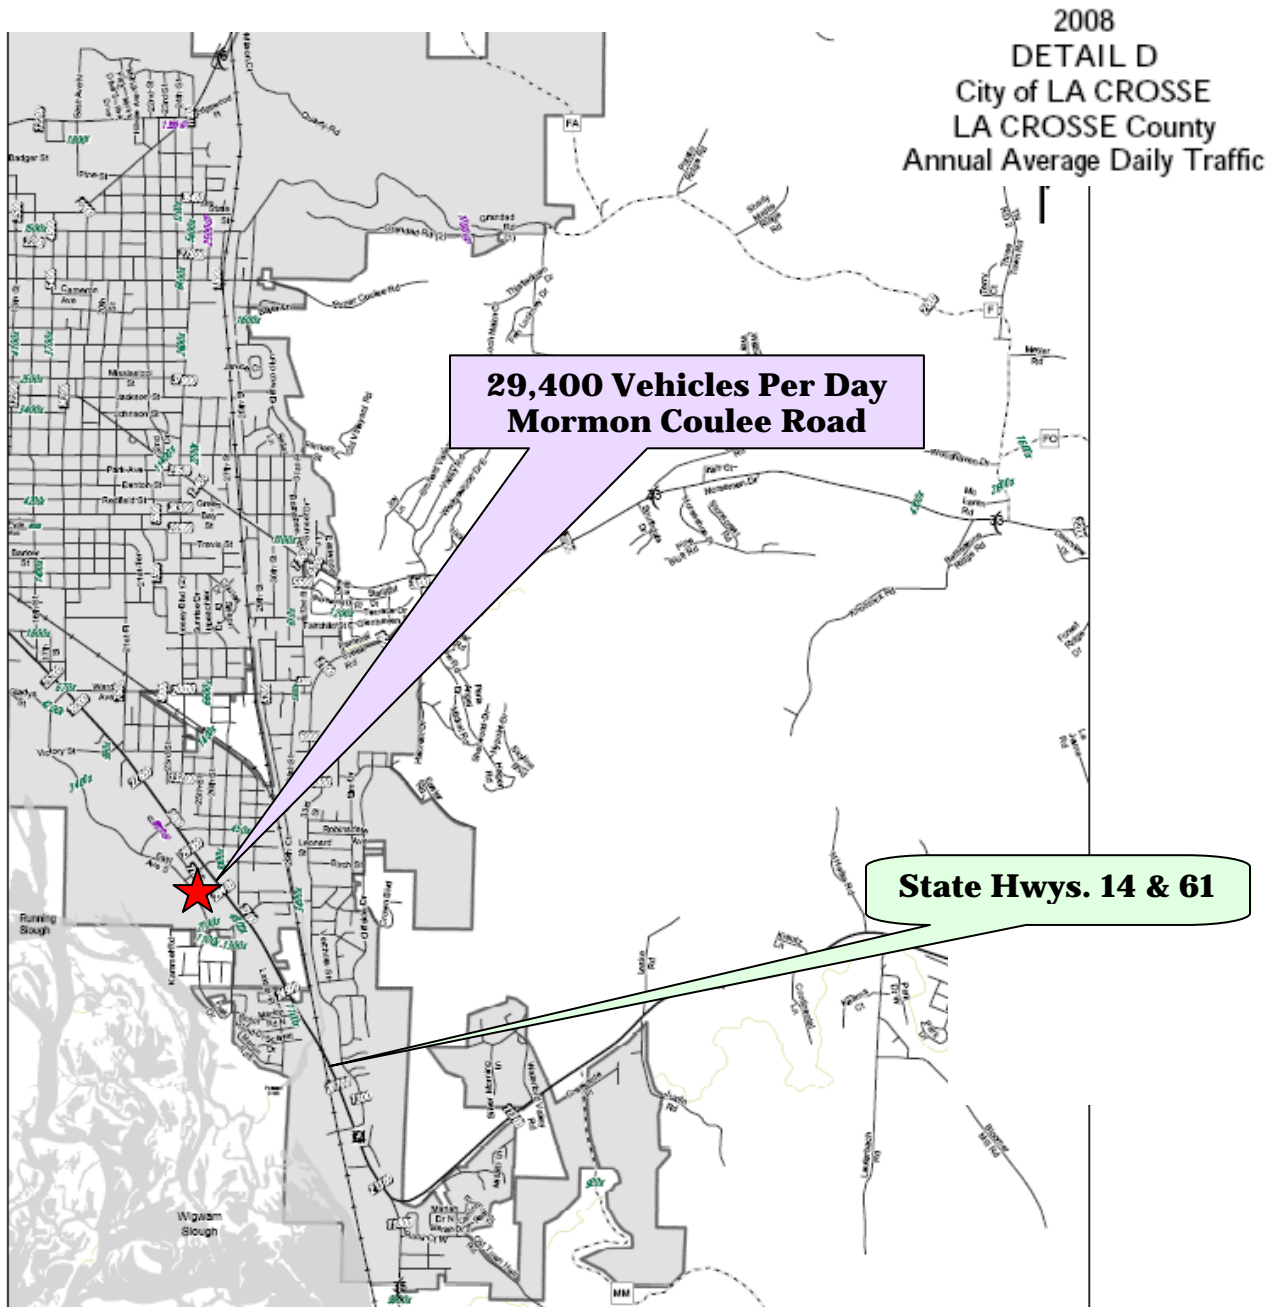

Traffic Counts for Shelby Mall

4202 Mormon Coulee Road, La Crosse, WI 54601

Kraus-Anderson Realty Company
4210 West Old Shakopee Road
Bloomington, MN 55437-2951
952.881.8166

** The information above has been obtained from sources believed reliable. While we do not doubt its accuracy, we have not verified it and make no guarantee, warranty or representation about it.*