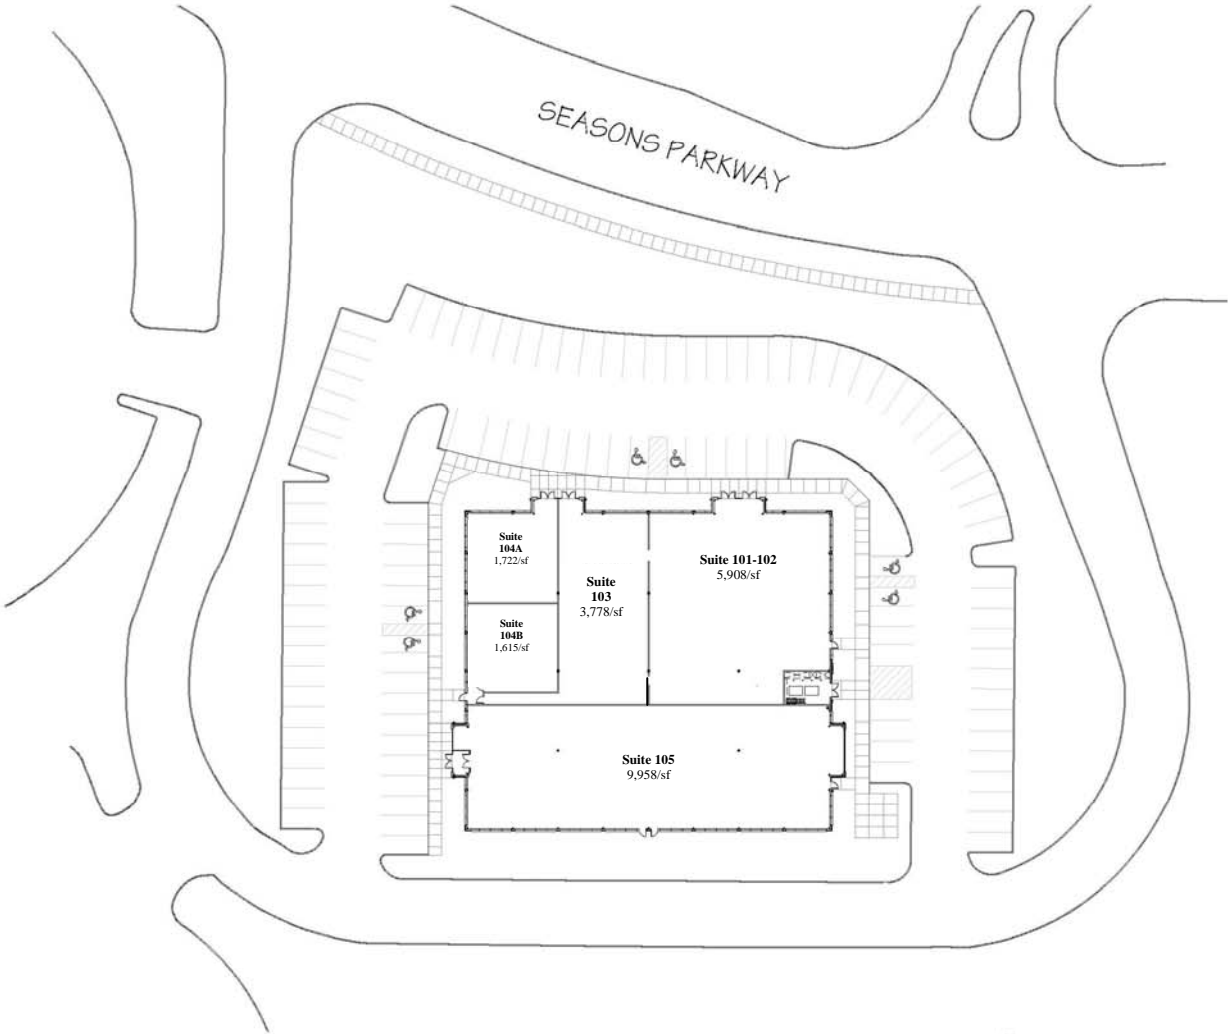

SEASONS OFFICE BUILDING

SEASONS OFFICE BUILDING
SITE PLAN

8425 SEASONS PARKWAY
WOODBURY, MINNESOTA

WCL
ASSOCIATES, INC.
ARCHITECTURE
INTERIORS

DEC 29, 2008

1 SITE PLAN
1

NOT TO SCALE

SEASONS OFFICE BUILDING