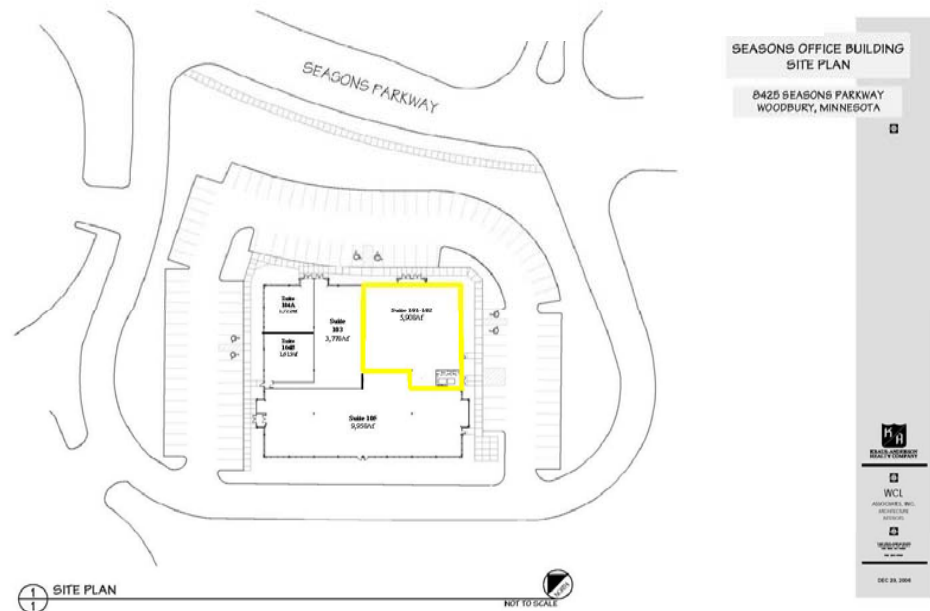

(last updated May 19, 2011)

KRAUS-ANDERSON[®]
REALTY COMPANY

4210 W. Old Shakopee Road
Bloomington, MN 55437
(952) 881-8166

www.krausanderson.com