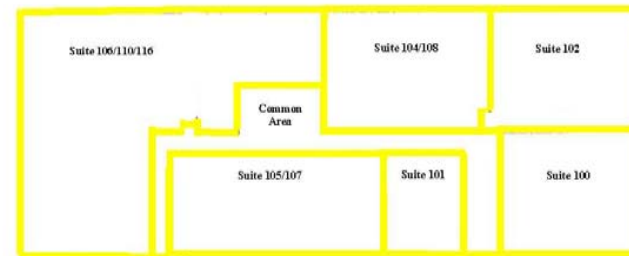

<u>Unit</u>	<u>SF Available</u>
100	1,656
101	698
102	1,372
104/108	1,716
105/107	1,832
106/110/116	4,214

(last updated 5-31-11)

KRAUS-ANDERSON®
REALTY COMPANY

4210 W. Old Shakopee Road
Bloomington, MN 55437
(952) 881-8166