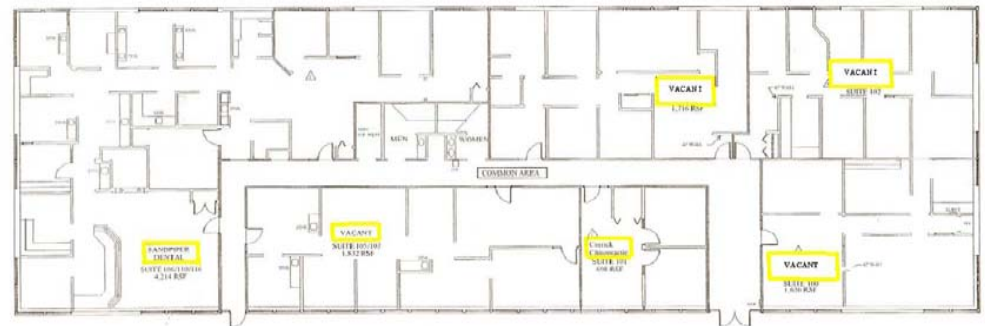

<u>Unit</u>	<u>SF Available</u>
100	1,656
101	698
102	1,372
104/108	1,716
105/107	1,832
106/110/116	4,214

(last updated 5-31-11)

KRAUS-ANDERSON®
REALTY COMPANY

4210 W. Old Shakopee Road
Bloomington, MN 55437
(952) 881-8166