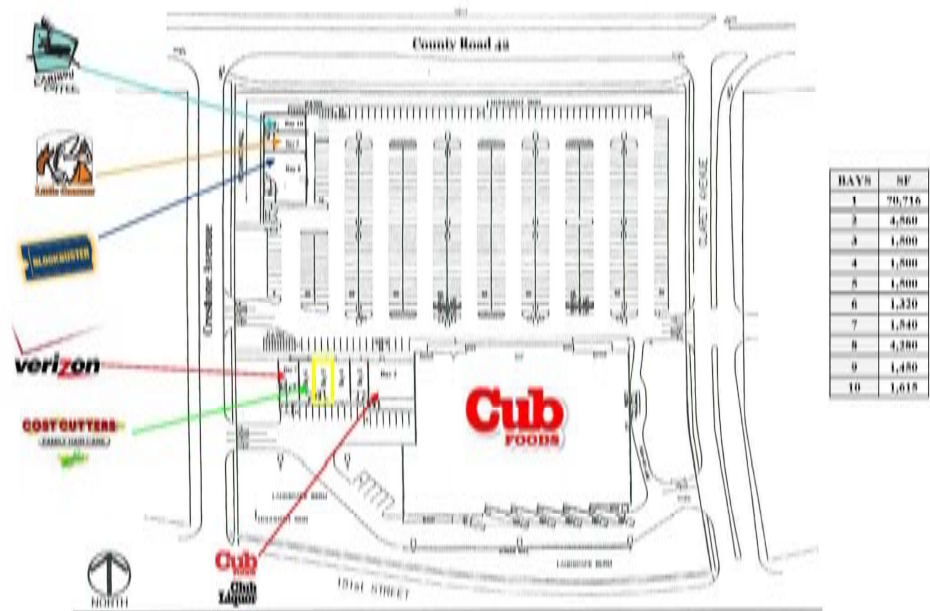

LEASING OPPORTUNITIES

LEASING OPPORTUNITIES

Rosemount Village
3784 150th Street
Rosemount, MN 55068

Leasing Contact:

dseward@karealty.com

Doug Seward
(952) 948-9405

AVAILABLE SUITES

Unit SF Available
5 1,500