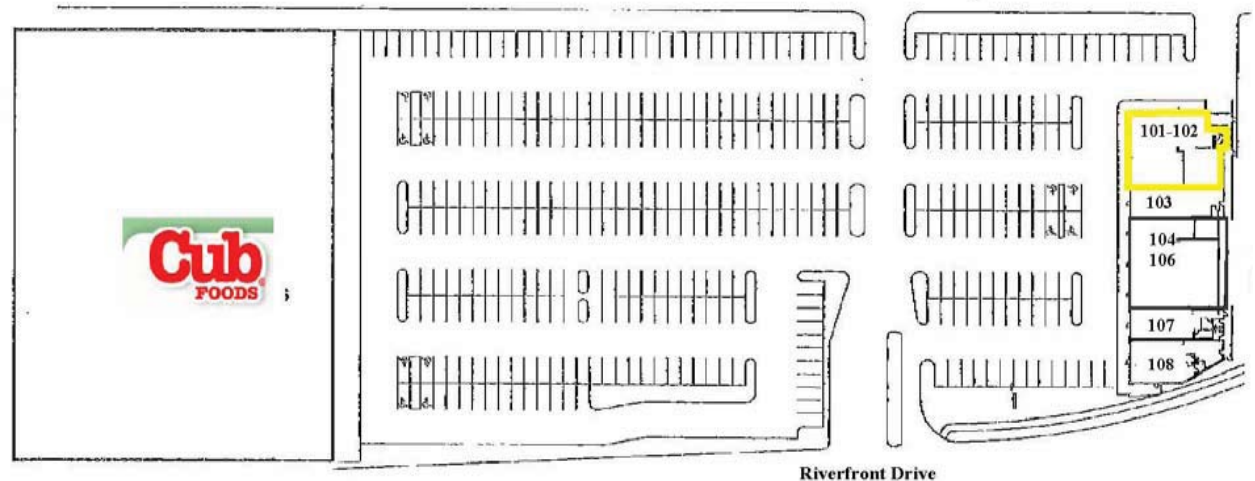

LEASING OPPORTUNITIES

LEASING OPPORTUNITIES

Riverfront Centre
1100 South Riverfront Drive
Mankato, MN 56001

Leasing Contact:

Dan Mossey
(952) 948-9368

dmossey@karealty.com

AVAILABLE SUITES

<u>Unit</u>	<u>SF Available</u>
101-102	3,535