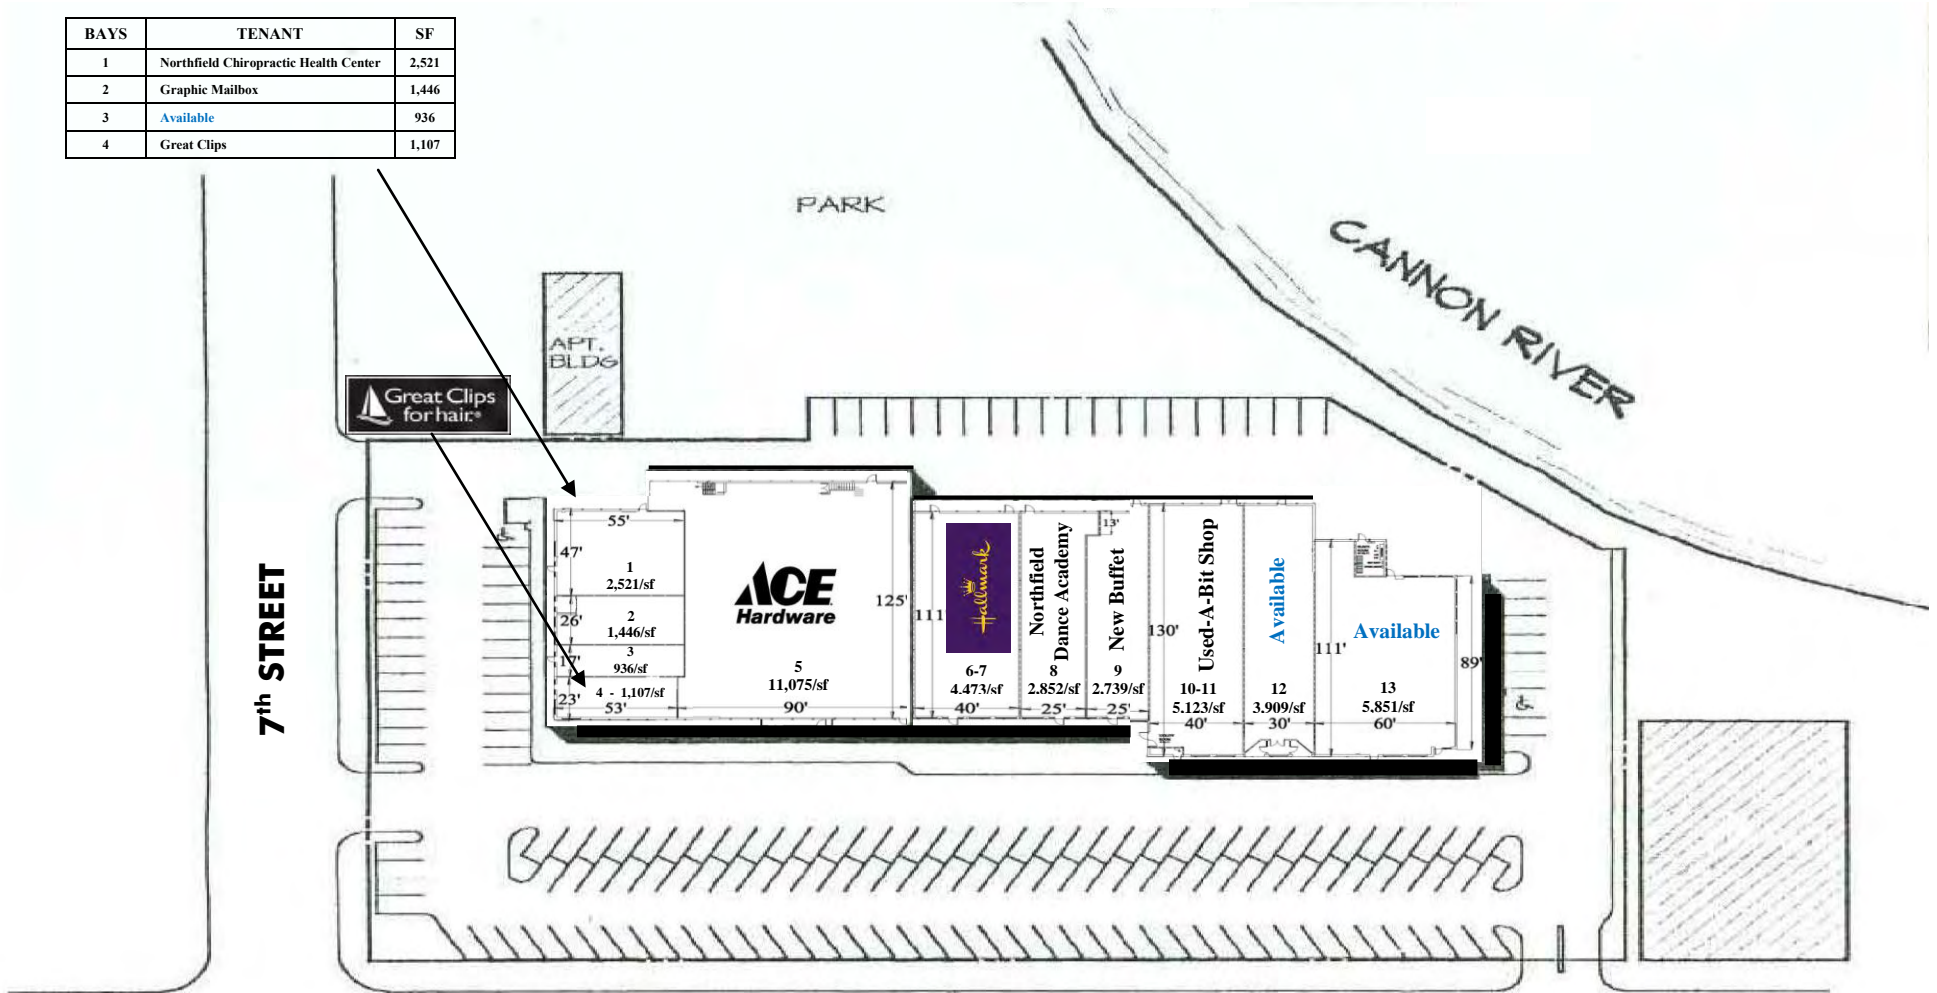

BAYS	TENANT	SF
1	Northfield Chiropractic Health Center	2,521
2	Graphic Mailbox	1,446
3	Available	936
4	Great Clips	1,107

**Shopping Center**

Gross Site Area	2.54 Acres - 123,587 SF
Gross Leaseable Area	42,032 SF
Mechanical Room Area	324 SF
Parking Spaces Provided	174