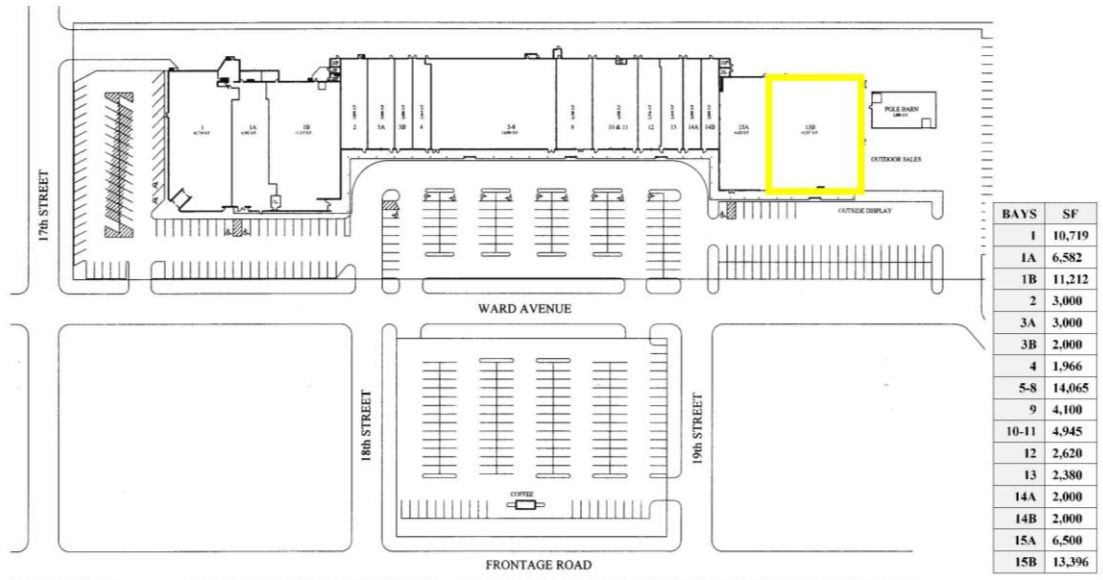

LEASING OPPORTUNITIES

Plaza 94 Shopping Center
 1701 Ward Avenue
 Hudson, WI 54016

Leasing Contact:

dseward@karealty.com

Doug Seward
 (952) 948-9405

AVAILABLE SUITES

Unit SF Available
 15B 13,396

(last updated August 25, 2011)