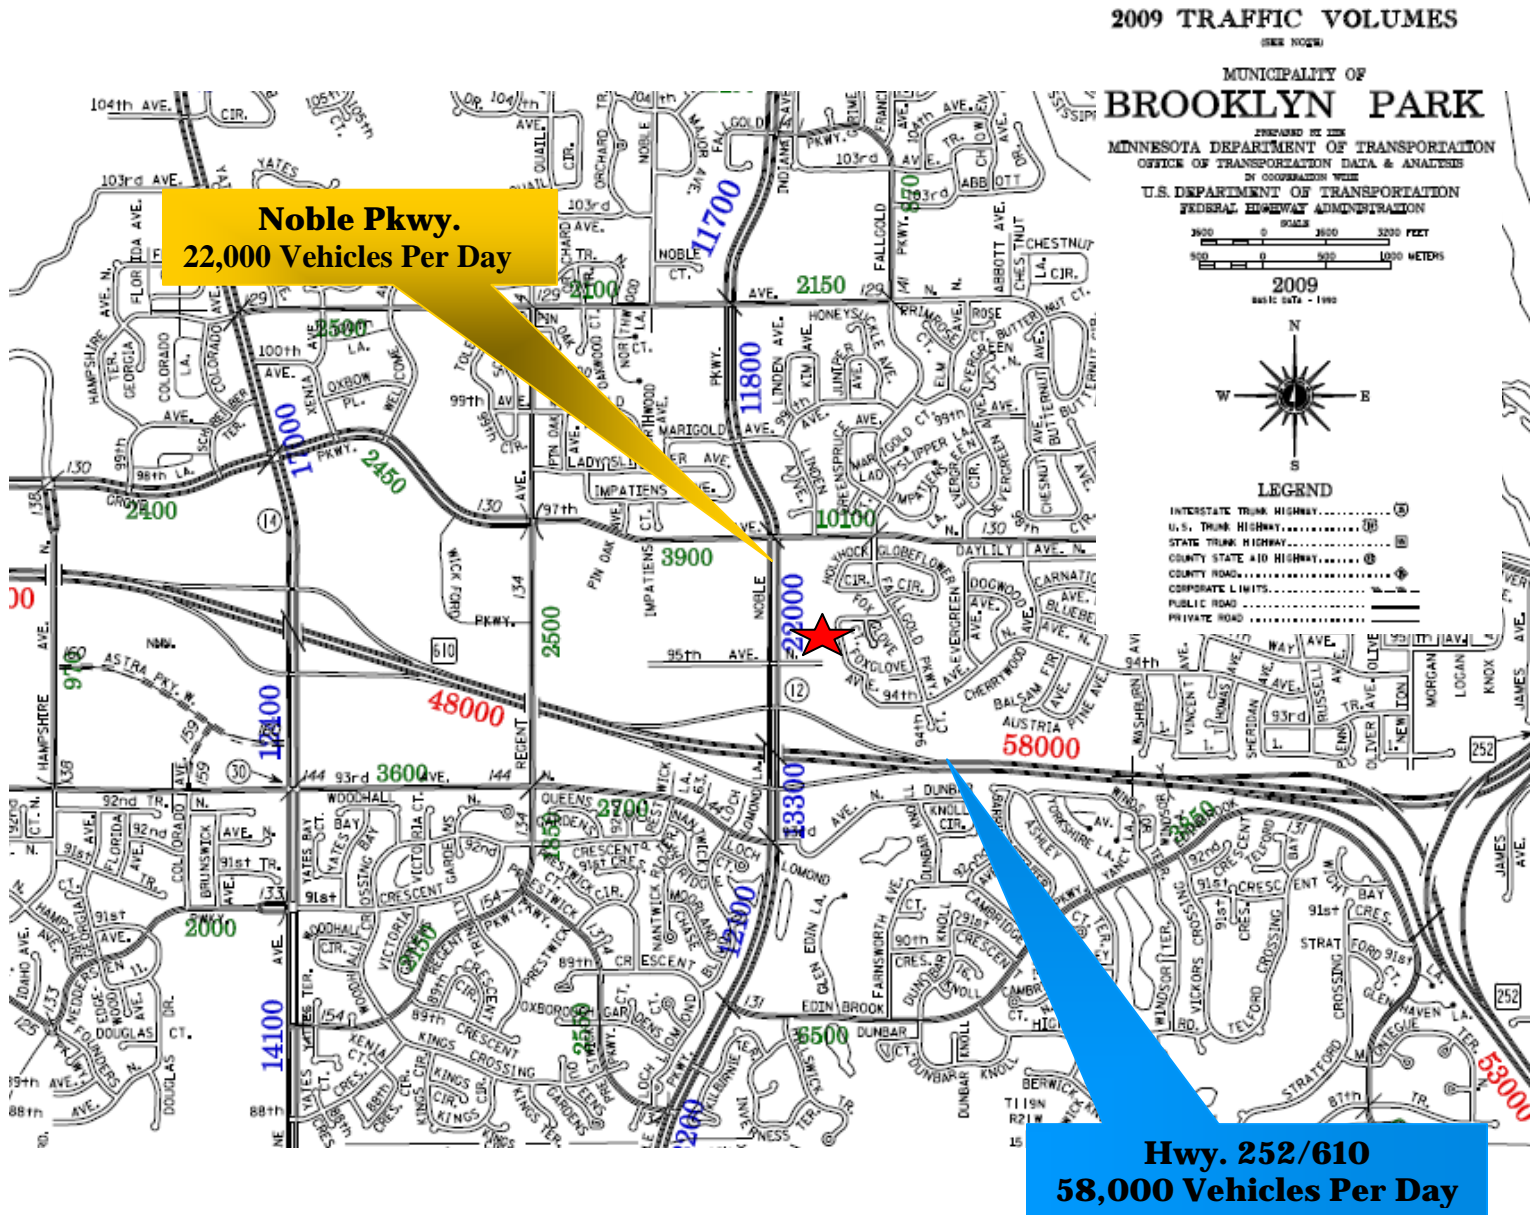

# Traffic Counts for PINEBROOK CENTRE

9540 Noble Parkway N., Brooklyn Park, MN 55443

**Kraus-Anderson Realty Company**  
 4210 West Old Shakopee Road  
 Bloomington, MN 55437-2951  
 952.881.8166

\* The information above has been obtained from sources believed reliable. While we do not doubt its accuracy, we have not verified it and make no guarantee, warranty or representation about it.