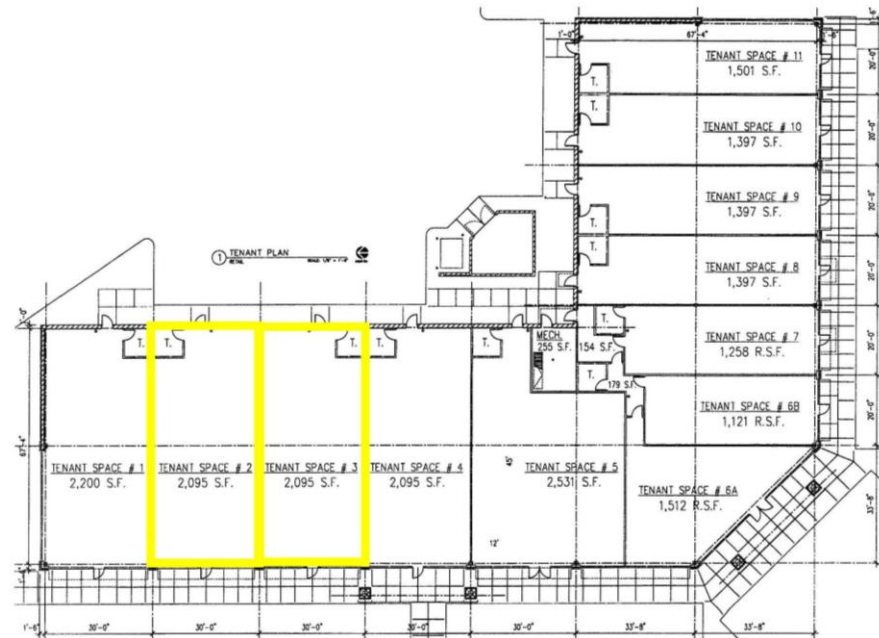

Updated November 7, 2011

KRAUS-ANDERSON[®]
REALTY COMPANY

4210 W. Old Shakopee Road
Bloomington, MN 55437
(952) 881-8166

www.krausanderson.com