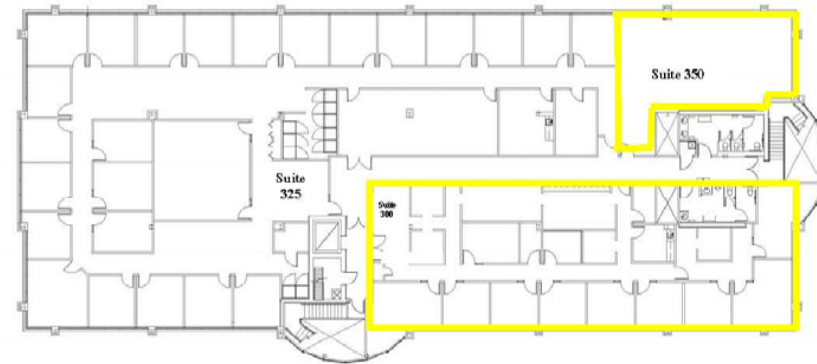

3 FLOOR PLAN

SCALE: 1/8" = 1'-0"

OFFICE RIDGE CENTER
THIRD FLOOR

7500 OFFICE RIDGE CENTER
EDEN PRAIRIE, MN

WCL

ASSOCIATES, P.C.

10000 W. WISCONSIN

EDEN PRAIRIE, MN 55344