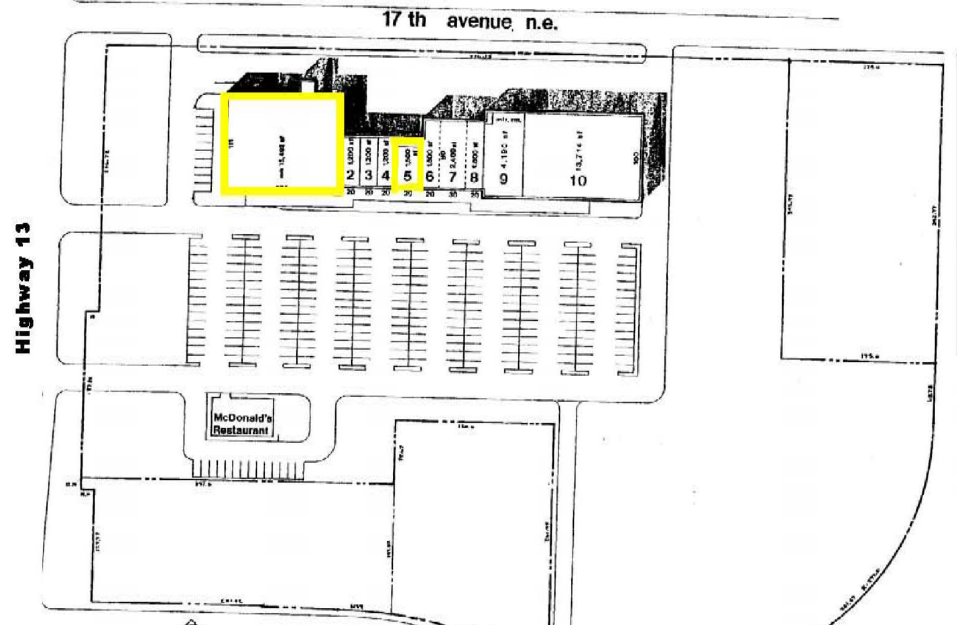

LEASING OPPORTUNITIES

LEASING OPPORTUNITIES

Northridge Plaza
120 17th Avenue NE
Waseca, MN 56093

Leasing Contact:

Dan Mossey
(952) 948-9368

dmossey@karealty.com

AVAILABLE SUITES

<u>Unit</u>	<u>SF Available</u>
1	15,796
5	1,500