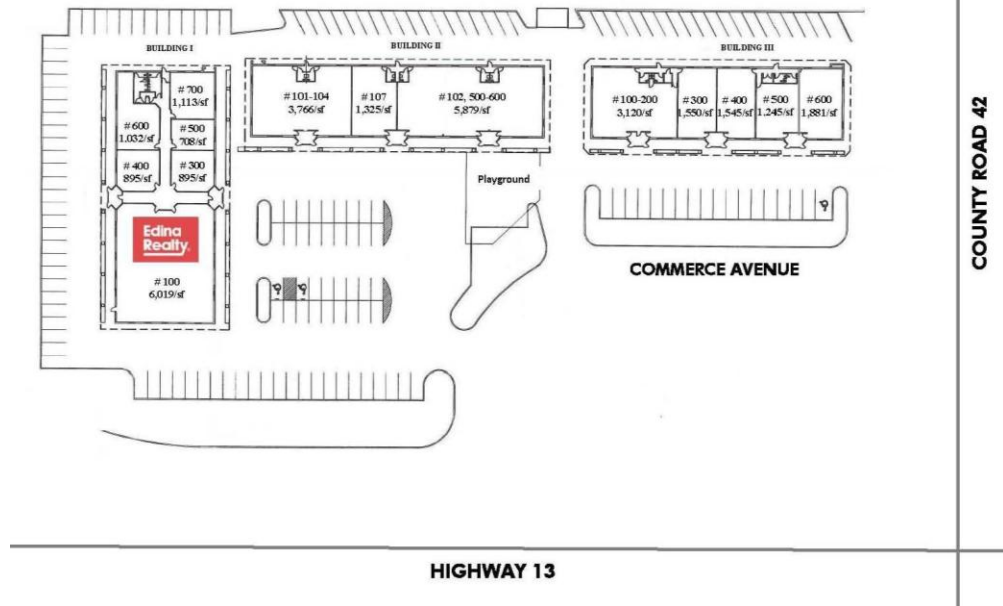

Site Plan

Site Plan

Northlake Office Centre
14198 Commerce Avenue NE
Prior Lake, MN 55372

Leasing Contacts:

Dave Stalsberg
(952) 948-9398

dstalsberg@karealty.com

KRAUS-ANDERSON[®]
REALTY COMPANY

4210 W. Old Shakopee Road
Bloomington, MN 55437
(952) 881-8166