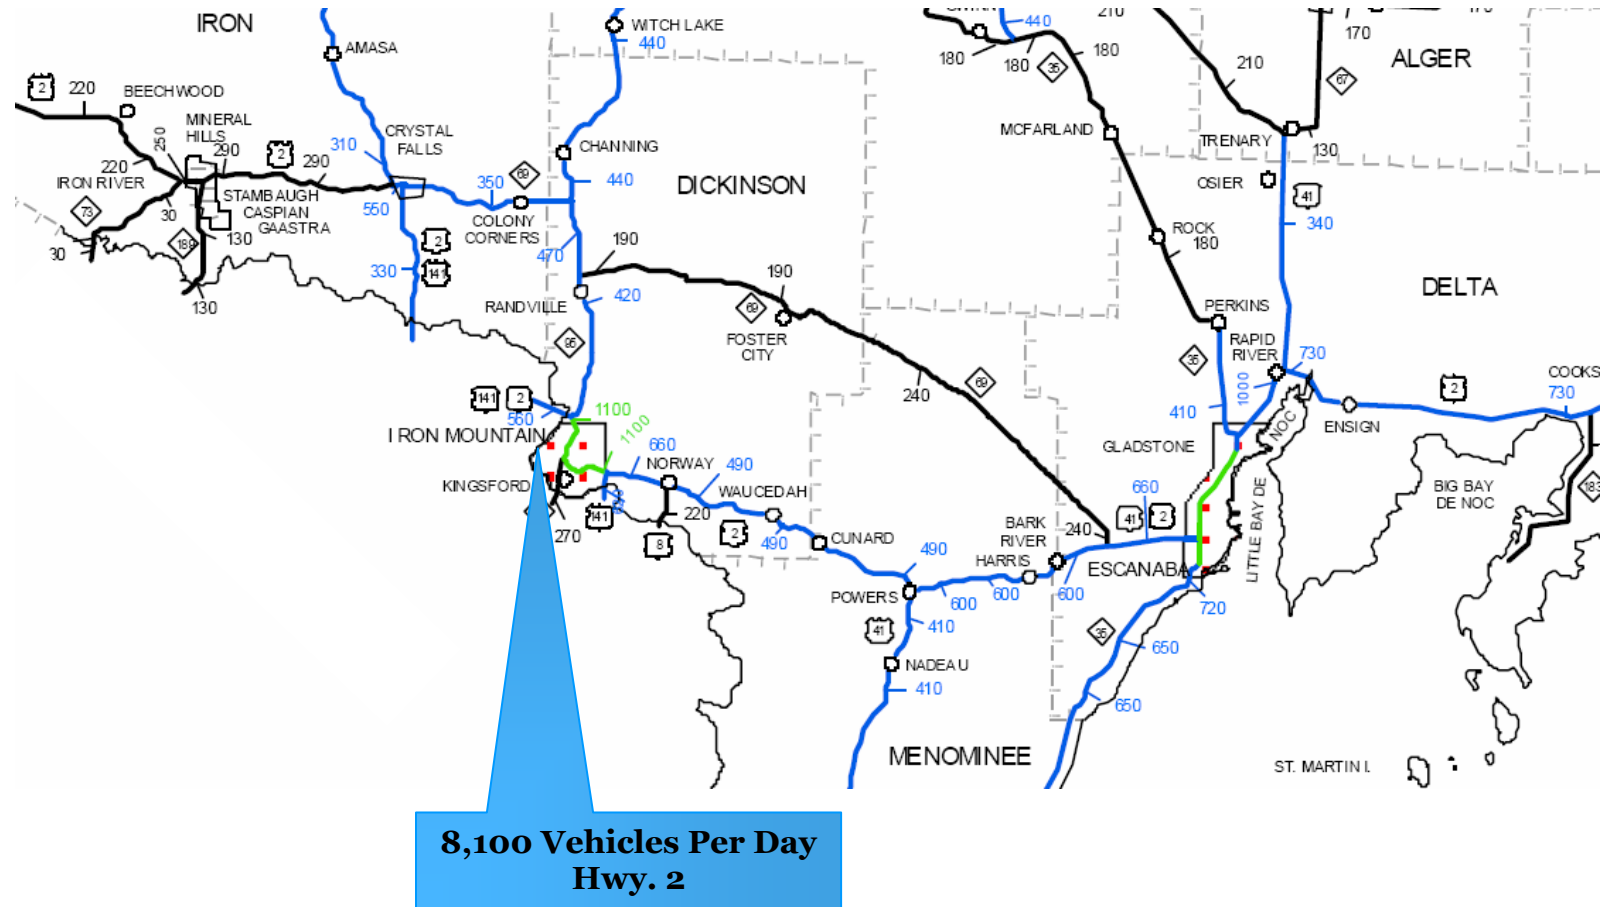

# Traffic Counts for MIDTOWN MALL

1040 S Stephenson Avenue, Iron Mountain, Michigan 49801

**Kraus-Anderson Realty Company**  
4210 West Old Shakopee Road  
Bloomington, MN 55437-2951  
952.881.8166

*\* The information above has been obtained from sources believed reliable. While we do not doubt its accuracy, we have not verified it and make no guarantee, warranty or representation about it.*