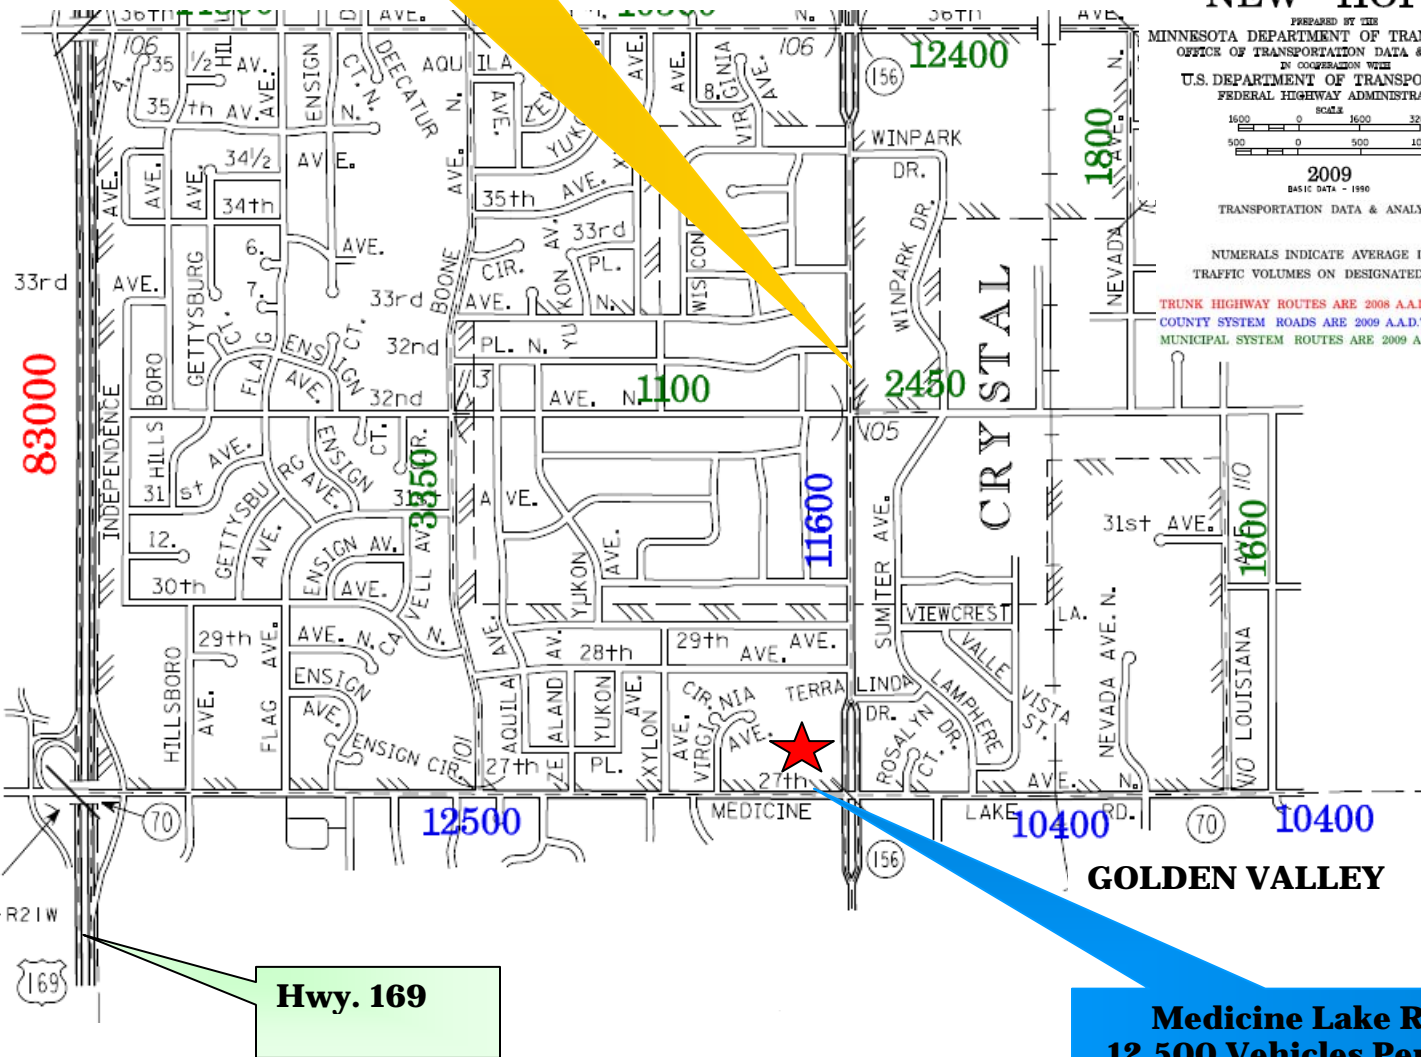

Traffic Counts for Midland Shopping Center

2703 Winnetka Avenue North, New Hope, MN 55427

**Winnetka Avenue
11,600 Vehicles Per Day**

2009 TRAFFIC VOLUMES

(SEE NOTE)

MUNICIPALITY OF

NEW HOPE

PREPARED BY THE

MINNESOTA DEPARTMENT OF TRANSPORTATION

OFFICE OF TRANSPORTATION DATA & ANALYSIS

IN COOPERATION WITH

U.S. DEPARTMENT OF TRANSPORTATION

FEDERAL HIGHWAY ADMINISTRATION

SCALE
1500 0 1500 3000 FEET
500 0 500 1000 METERS

2009

BASIC DATA - 1990

TRANSPORTATION DATA & ANALYSIS

NUMERALS INDICATE AVERAGE DAILY TRAFFIC VOLUMES ON DESIGNATED ROADS.

TRUNK HIGHWAY ROUTES ARE 2008 A.A.D.T. VOLUMES.
COUNTY SYSTEM ROADS ARE 2009 A.A.D.T. VOLUMES.
MUNICIPAL SYSTEM ROUTES ARE 2009 A.A.D.T. VOLUMES.