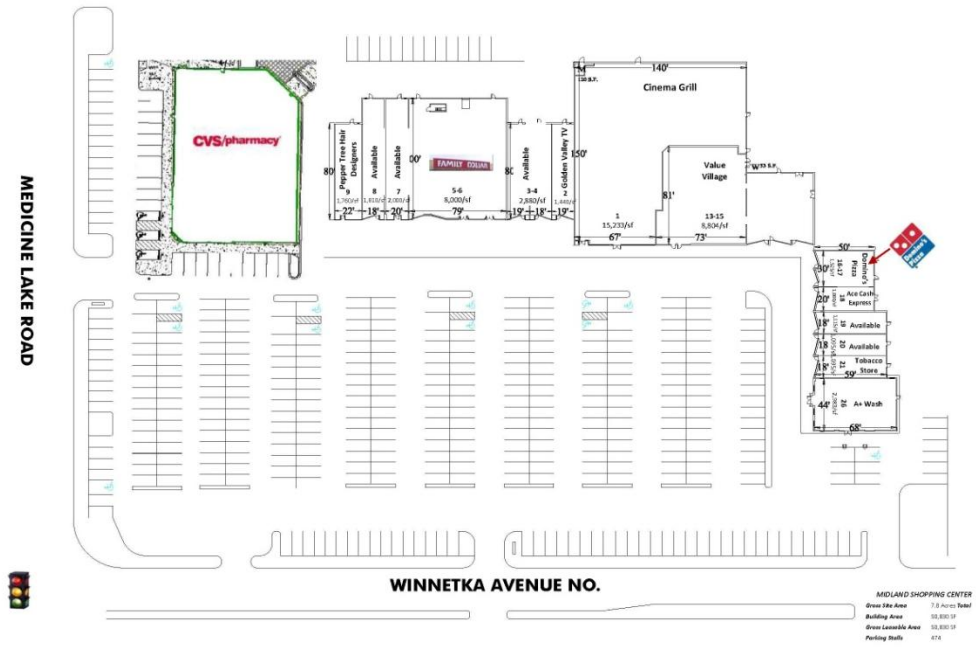

### AVAILABLE SUITES

<u>Unit</u>	<u>SF Available</u>
3-4	2,880
7	2,000
8	1,810
19	1,115
20	1,095

*(last updated January 26, 2012)*

**KRAUS-ANDERSON<sup>®</sup>**  
**REALTY COMPANY**

4210 W. Old Shakopee Road  
 Bloomington, MN 55437  
 (952) 881-8166