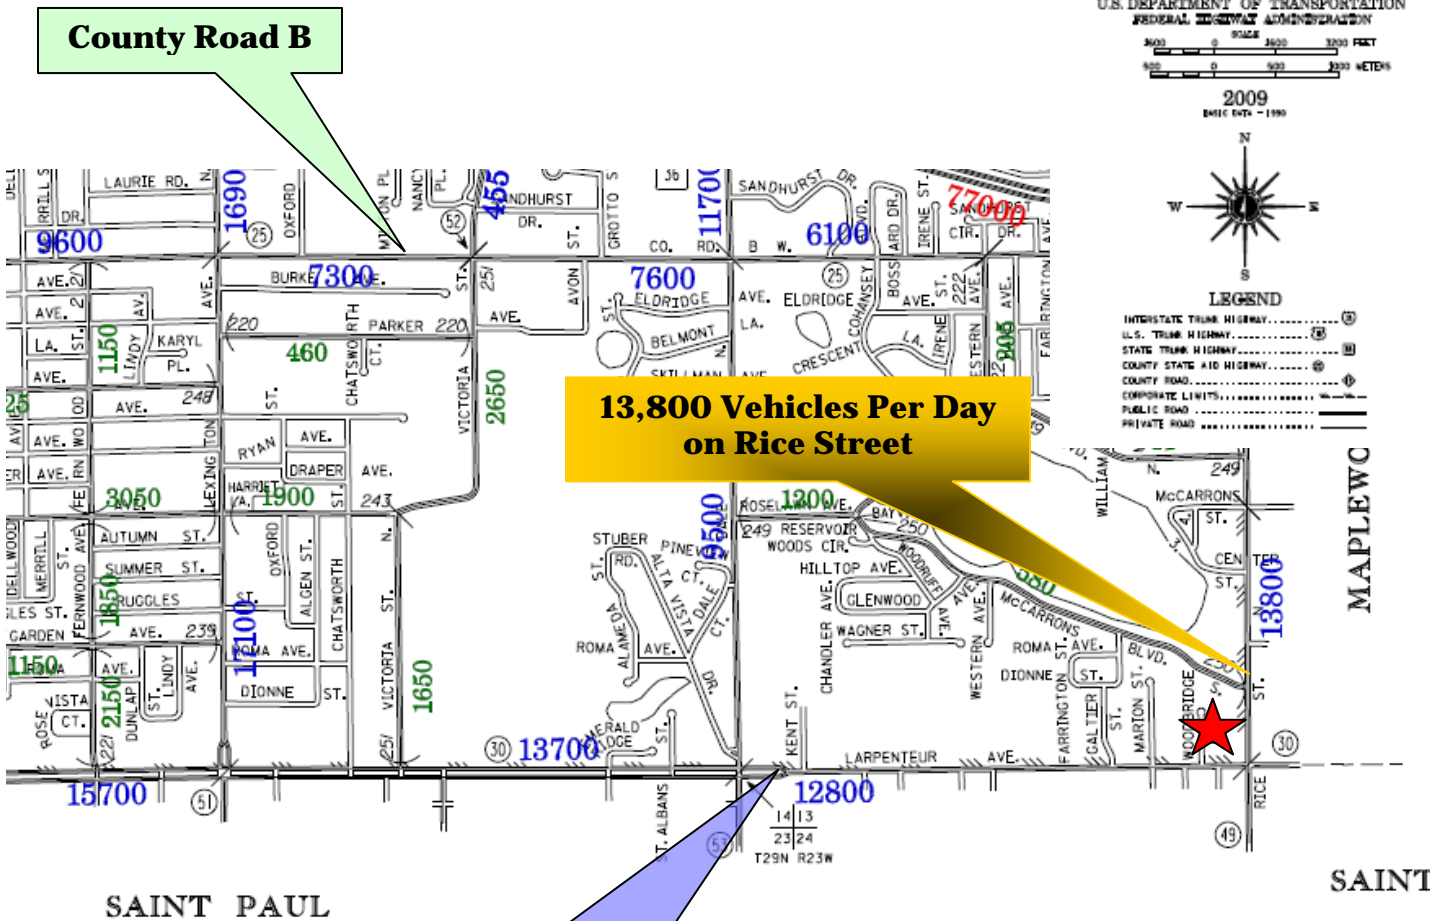

Traffic Counts for McCarron Hills

1685 Rice Street, Roseville, MN 55113

2009 TRAFFIC VOLUMES

(SEE NOTES)

MUNICIPALITY OF

ROSEVILLE

APPROVED BY 2009
MINNESOTA DEPARTMENT OF TRANSPORTATION
OFFICE OF TRANSPORTATION DATA & ANALYSIS
IN COOPERATION WITH
U.S. DEPARTMENT OF TRANSPORTATION
FEDERAL HIGHWAY ADMINISTRATION

2009
BASED DATA - 1990

LEGEND

- INTERSTATE TRUNK HIGHWAY
- U.S. TRUNK HIGHWAY
- STATE TRUNK HIGHWAY
- COUNTY STATE AID HIGHWAY
- COUNTY ROAD
- CORPORATE LIMITS
- PUBLIC ROAD
- PRIVATE ROAD

Kraus-Anderson Realty Company
4210 West Old Shakopee Road
Bloomington, MN 55437-2951
952.881.8166