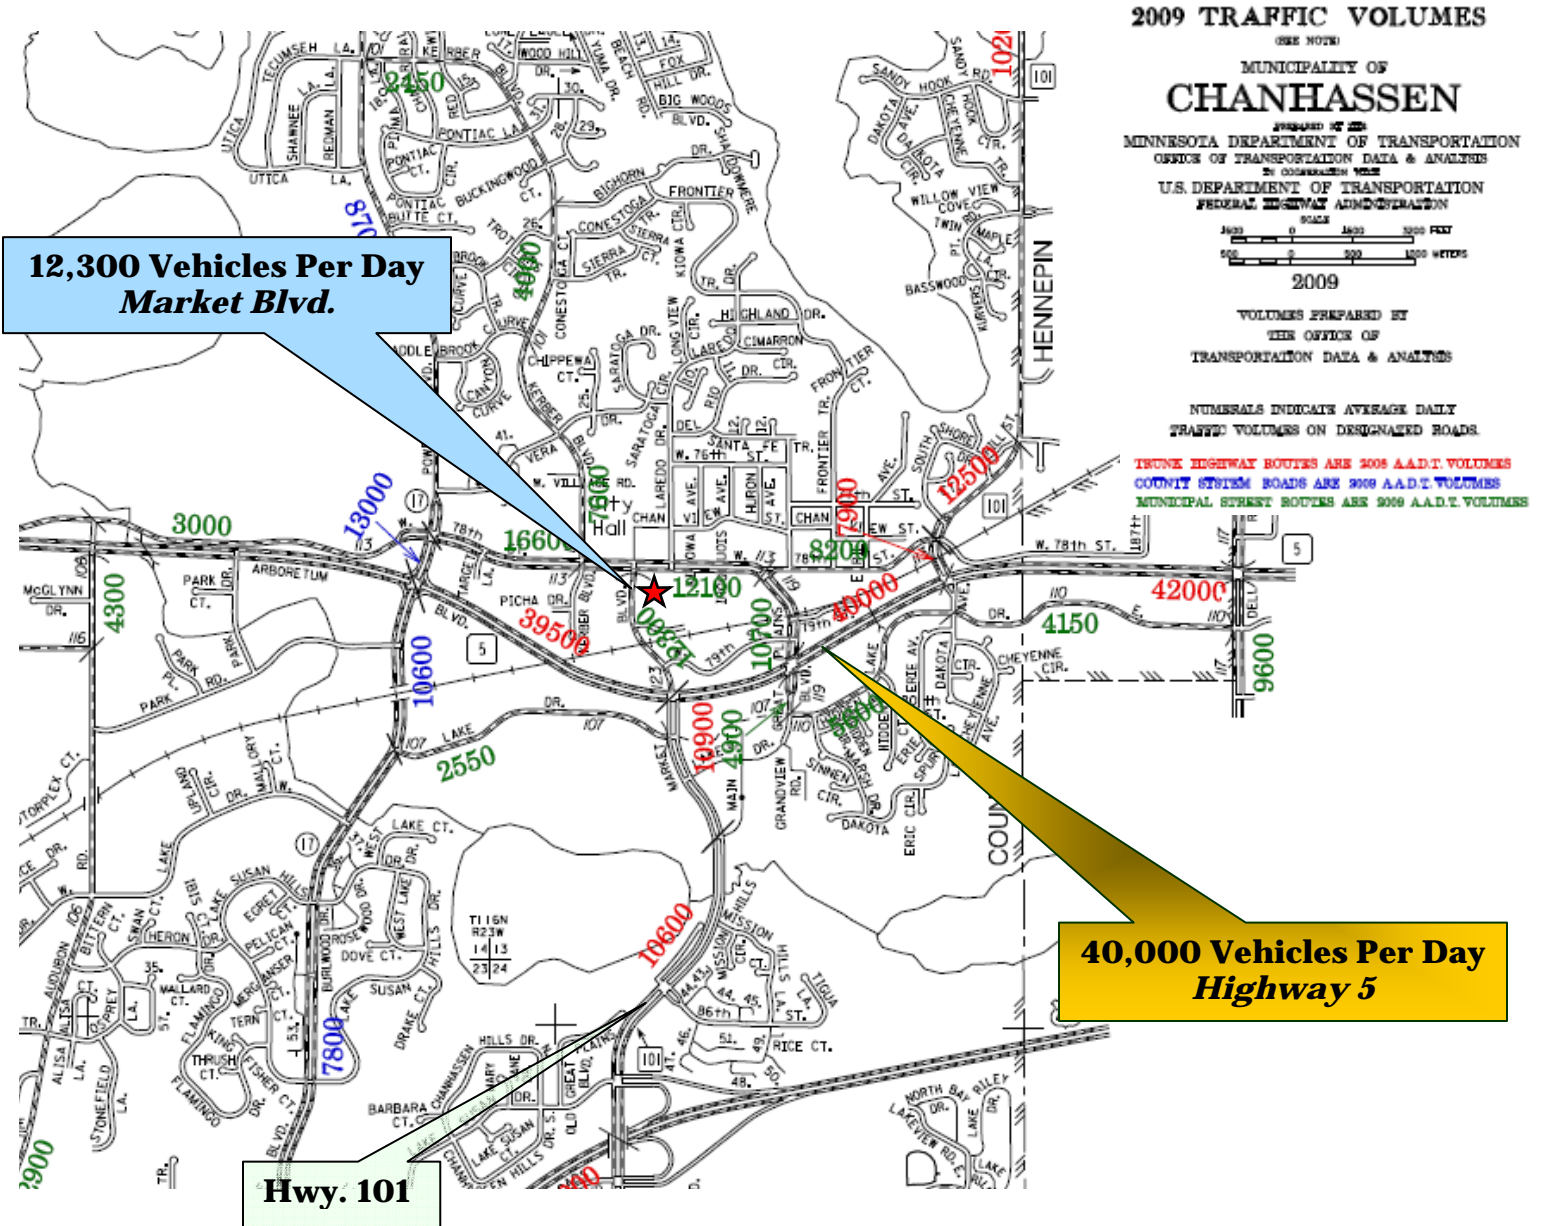

Traffic Counts for Market Street Station

600 Market Street, Chanhassen, MN 55317

Kraus-Anderson Realty Company
4210 West Old Shakopee Road
Bloomington, MN 55437-2951
952.881.8166

* The information above has been obtained from sources believed reliable. While we do not doubt its accuracy, we have not verified it and make no guarantee, warranty or representation about it.