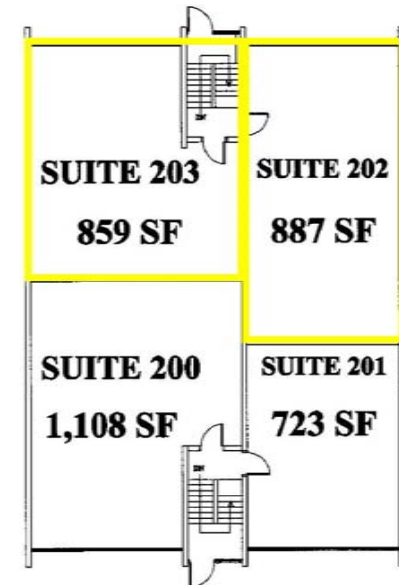

AVAILABLE SUITES

<u>Unit</u>	<u>SF Available</u>
101	690
102	634
104 – 106	637
109	550
202	887
203	859

(last updated December 2, 2009)

KRAUS-ANDERSON[®]
REALTY COMPANY

4210 W. Old Shakopee Road
Bloomington, MN 55437
(952) 881-8166