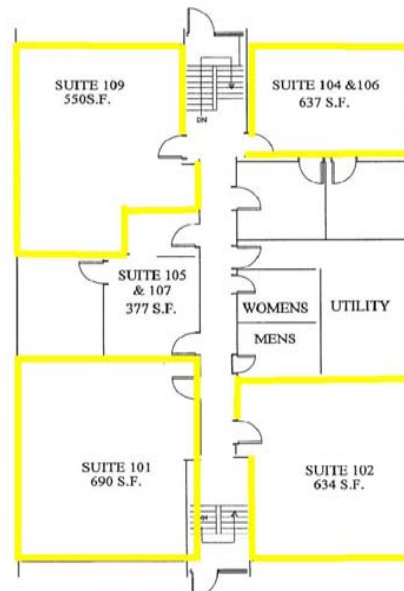

AVAILABLE SUITES

<u>Unit</u>	<u>SF Available</u>
101	690
102	634
104 – 106	637
109	550
202	887
203	859

(last updated December 2, 2009)

KRAUS-ANDERSON[®]
REALTY COMPANY

4210 W. Old Shakopee Road
Bloomington, MN 55437
(952) 881-8166