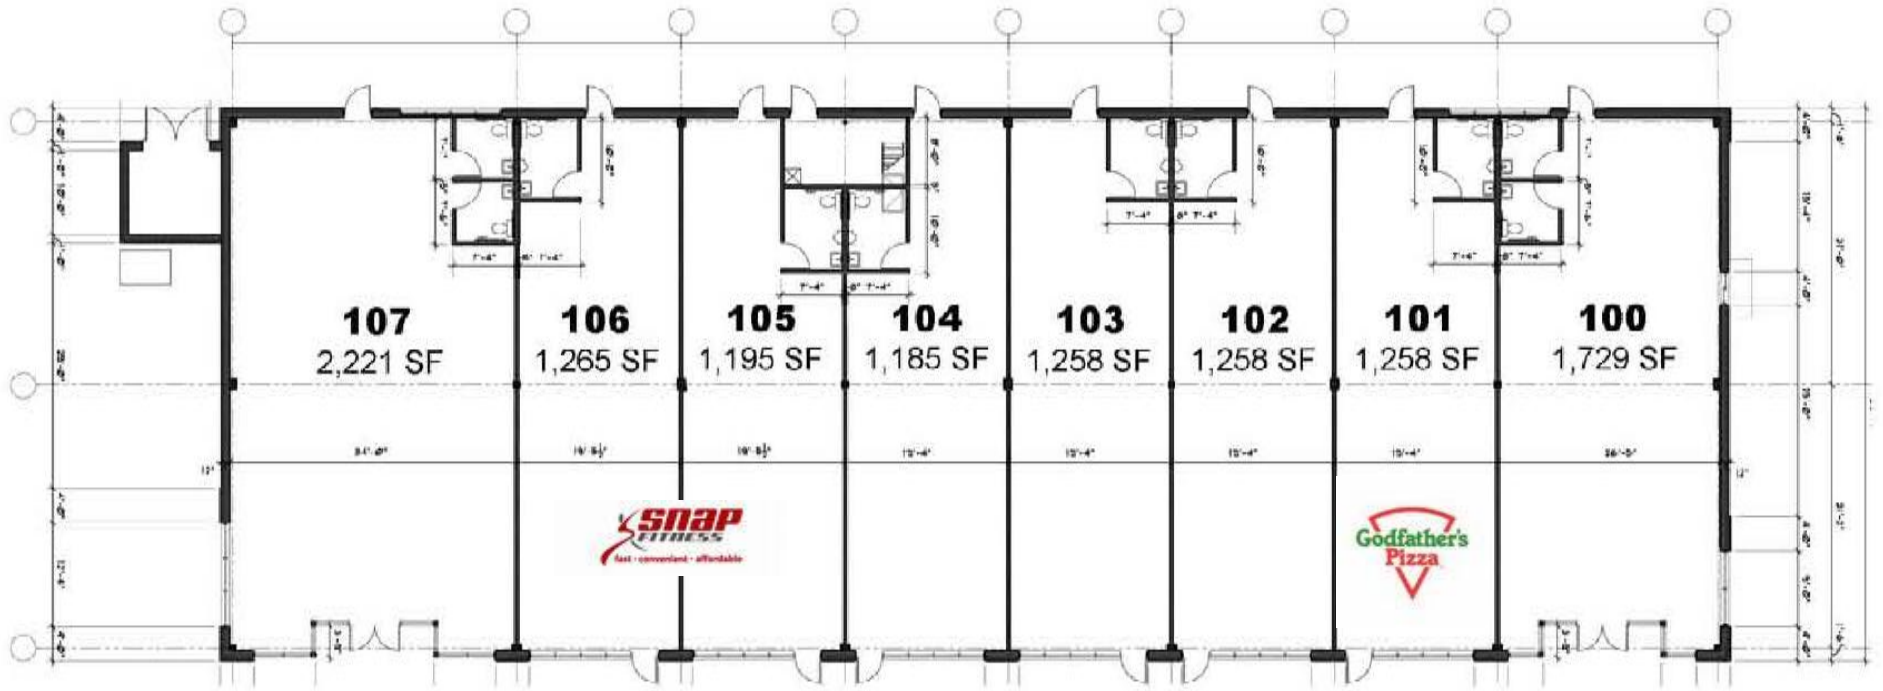

HAYDEN LAKE SQUARE

HAYDEN LAKE SQUARE

Hayden Lake Road E. @ Hwy. 169 N., Champlin, Minnesota

KRAUS-ANDERSON REALTY COMPANY
Development • Leasing • Management