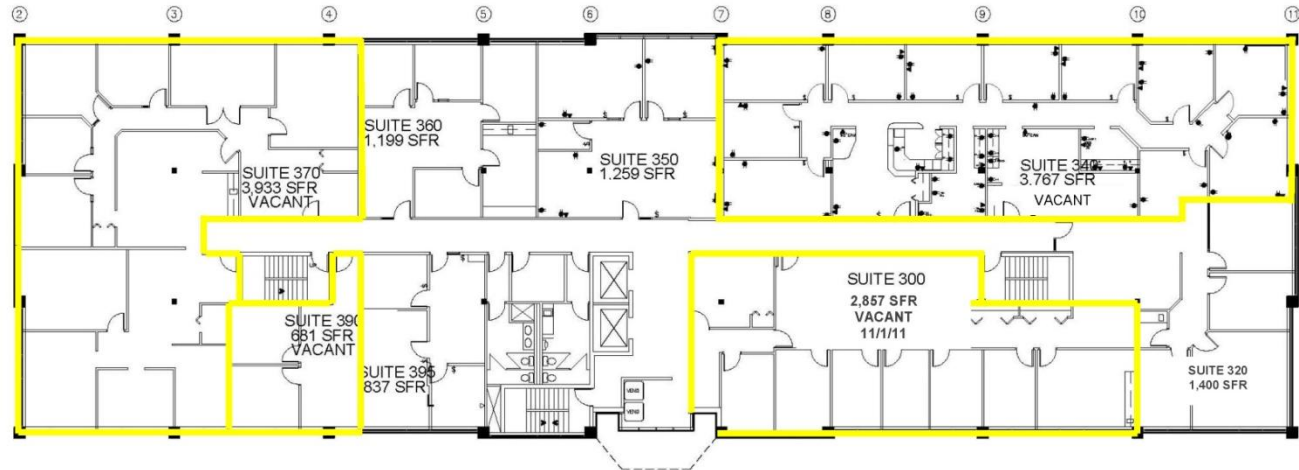

Leasing Contact:

Dave Stalsberg
(952) 948-9398

dstalsberg@karealty.com

AVAILABLE SUITES

<u>Unit</u>	<u>SF Available</u>
300	2,857
340	3,767
370	3,933

Updated October 15, 2011

KRAUS-ANDERSON®
REALTY COMPANY

4210 W. Old Shakopee Road
Bloomington, MN 55437
(952) 881-8166