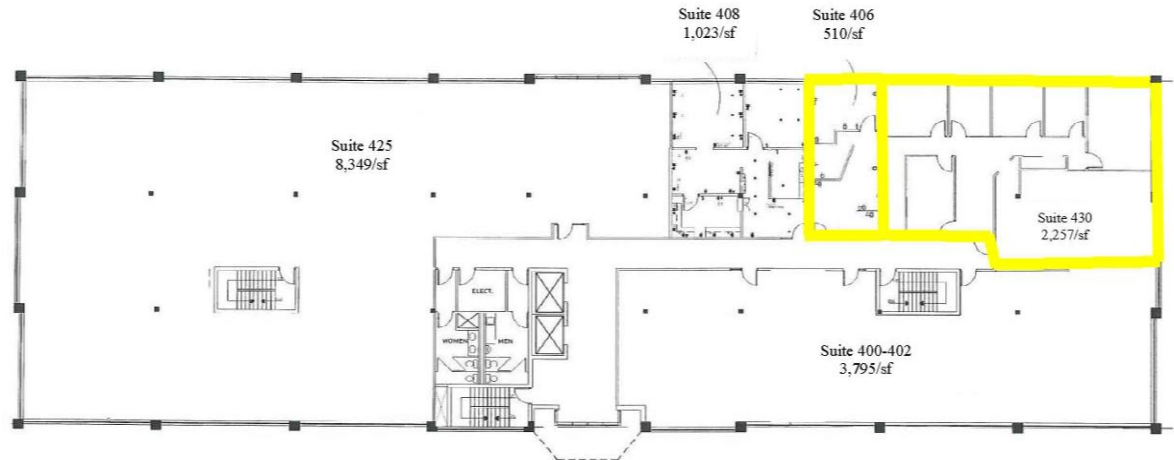

LEASING OPPORTUNITIES

Dupont Center
9801 Dupont Avenue South
Bloomington, MN 55437

Leasing Contact:

Dave Stalsberg
(952) 948-9398

dstalsberg@karealty.com

AVAILABLE SUITES

<u>Unit</u>	<u>SF Available</u>
406	510
430	2,257

(last updated June 24, 2011)

KRAUS-ANDERSON®
REALTY COMPANY

4210 W. Old Shakopee Road
Bloomington, MN 55437
(952) 881-8166

www.krausanderson.com