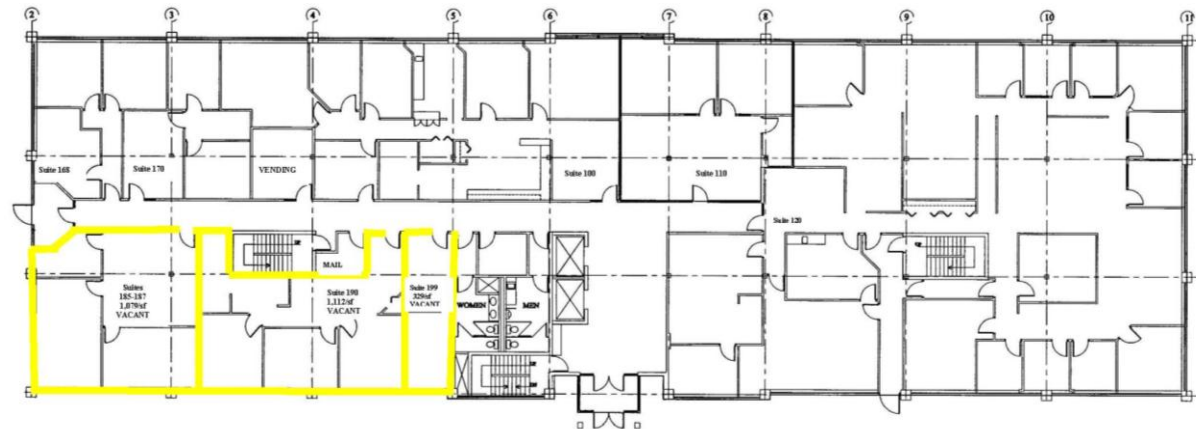

LEASING OPPORTUNITIES

LEASING OPPORTUNITIES

Dupont Center
9801 Dupont Avenue South
Bloomington, MN 55437

Leasing Contact:

Dave Stalsberg
(952) 948-9398

dstalsberg@karealty.com

AVAILABLE SUITES

<u>Unit</u>	<u>SF Available</u>
185-187	1,079
190	1,112
199	329

Updated October 19, 2011

KRAUS-ANDERSON®
REALTY COMPANY

4210 W. Old Shakopee Road
Bloomington, MN 55437
(952) 881-8166

www.krausanderson.com