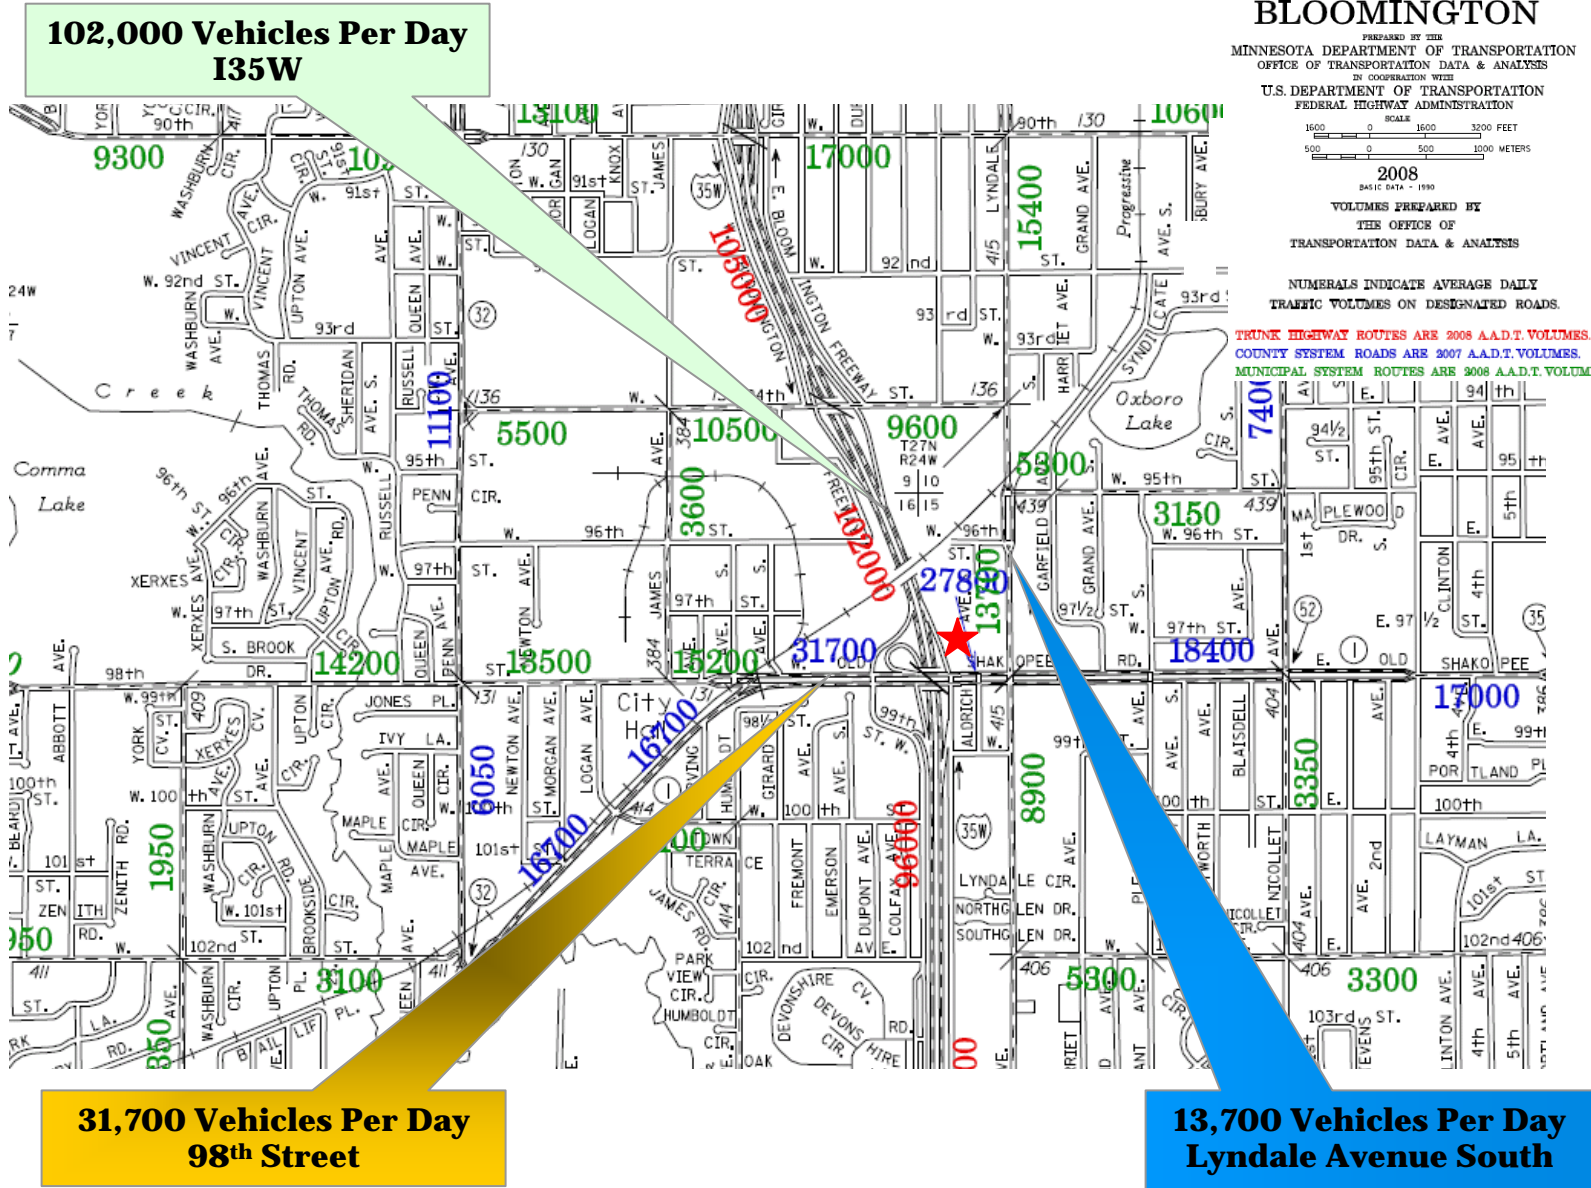

# Traffic Counts for Clover Shopping Center

98th Street and Lyndale Avenue South, Bloomington, MN 55420

2008 TRAFFIC VOLUMES

(SEE NOTE)

MUNICIPALITY OF  
**BLOOMINGTON**

PREPARED BY THE  
MINNESOTA DEPARTMENT OF TRANSPORTATION  
OFFICE OF TRANSPORTATION DATA & ANALYSIS  
IN COOPERATION WITH  
U.S. DEPARTMENT OF TRANSPORTATION  
FEDERAL HIGHWAY ADMINISTRATION

2008  
BASIC DATA - 1990

VOLUMES PREPARED BY  
THE OFFICE OF  
TRANSPORTATION DATA & ANALYSIS

NUMERALS INDICATE AVERAGE DAILY  
TRAFFIC VOLUMES ON DESIGNATED ROADS.

TRUNK HIGHWAY ROUTES ARE 2008 A.A.D.T. VOLUMES.  
COUNTY SYSTEM ROADS ARE 2007 A.A.D.T. VOLUMES.  
MUNICIPAL SYSTEM ROUTES ARE 2008 A.A.D.T. VOLUMES.