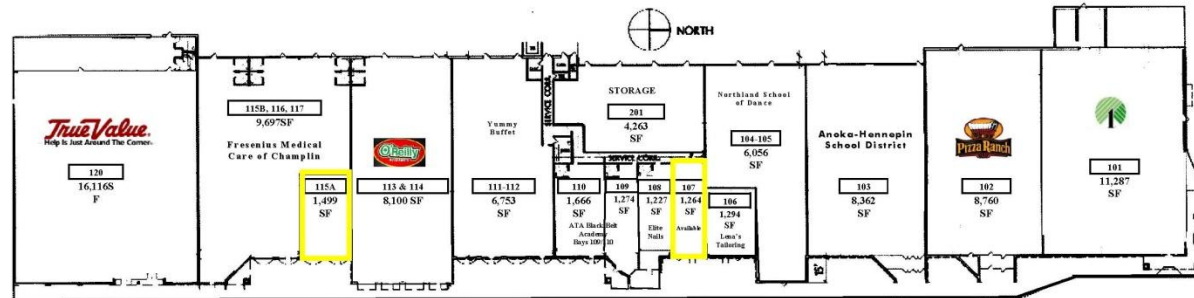

(last updated November 7, 2011)

KRAUS-ANDERSON[®]
REALTY COMPANY

4210 W. Old Shakopee Road
 Bloomington, MN 55437
 (952) 881-8166

www.krausanderson.com