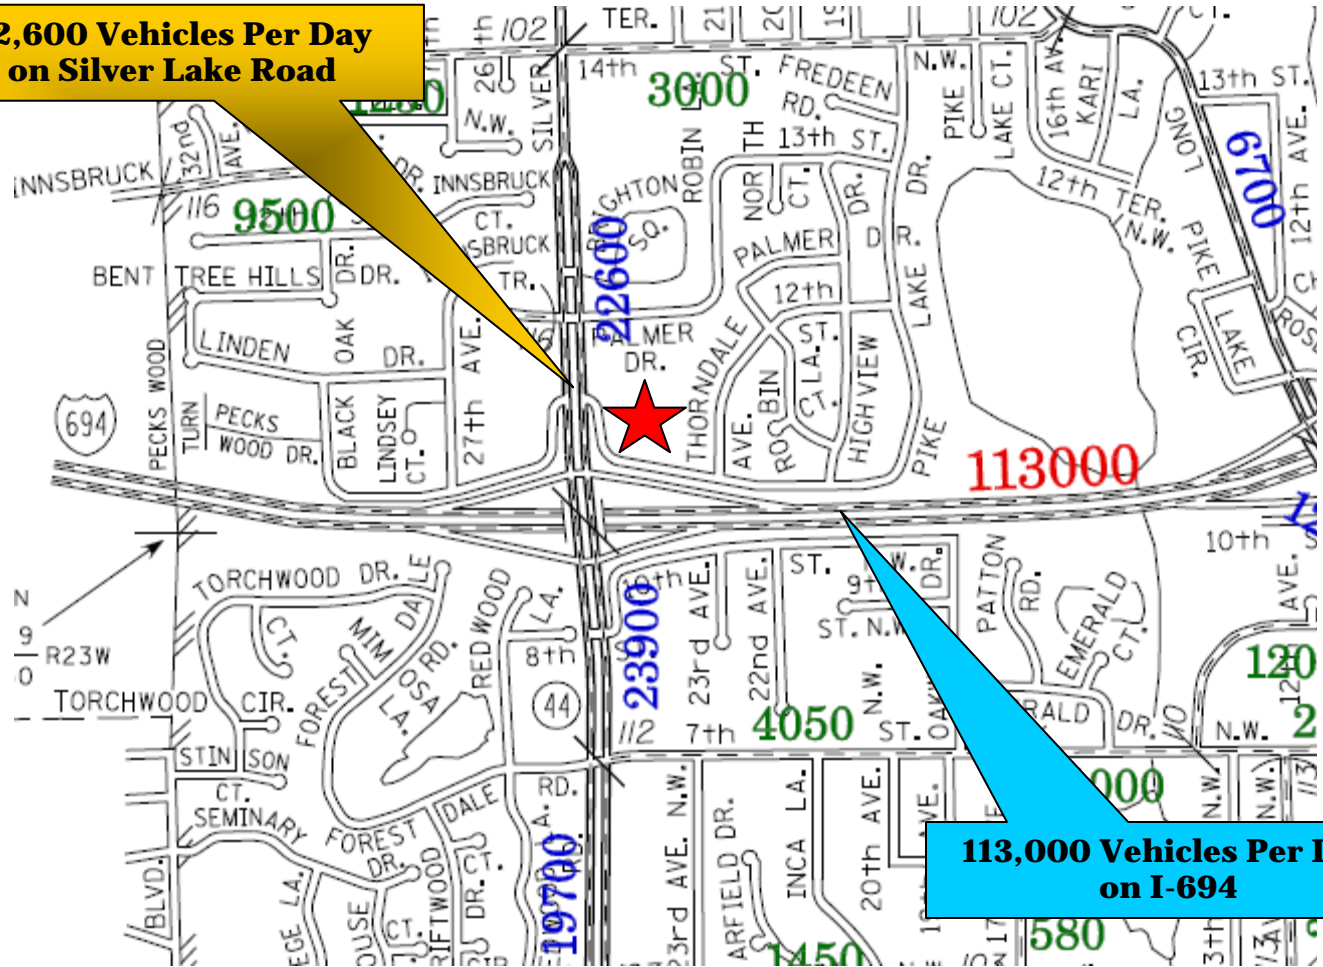

Traffic Counts for Brighton Village

I-694 and Silver Lake Road

New Brighton, MN 55112

**22,600 Vehicles Per Day
on Silver Lake Road**

**113,000 Vehicles Per Day
on I-694**

4210 West Old Shakopee Road ~ Bloomington, MN 55437-2951
Kraus-Anderson Realty Company