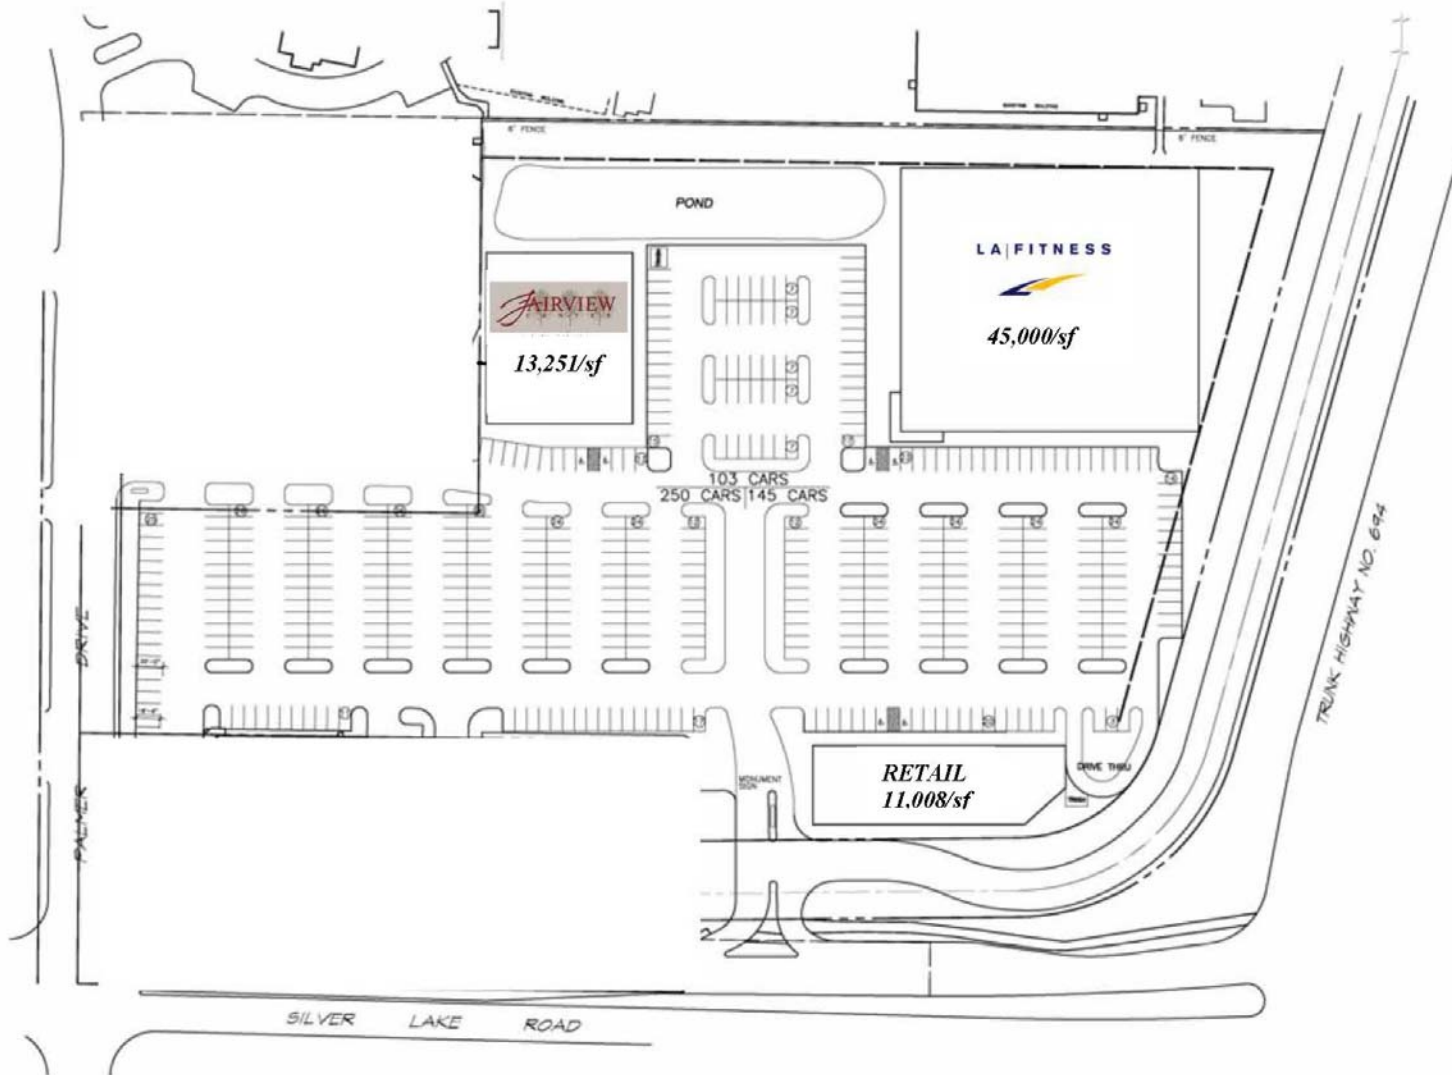

BRIGHTON VILLAGE SHOPPING CENTER

1101-1151 Silver Lake Road
New Brighton, MN 55112

BRIGHTON VILLAGE

BRIGHTON VILLAGE SHOPPING CENTER

1113-1131 Silver Lake Road, New Brighton, Minnesota

KRAUS-ANDERSON REALTY COMPANY
Development • Leasing • Management