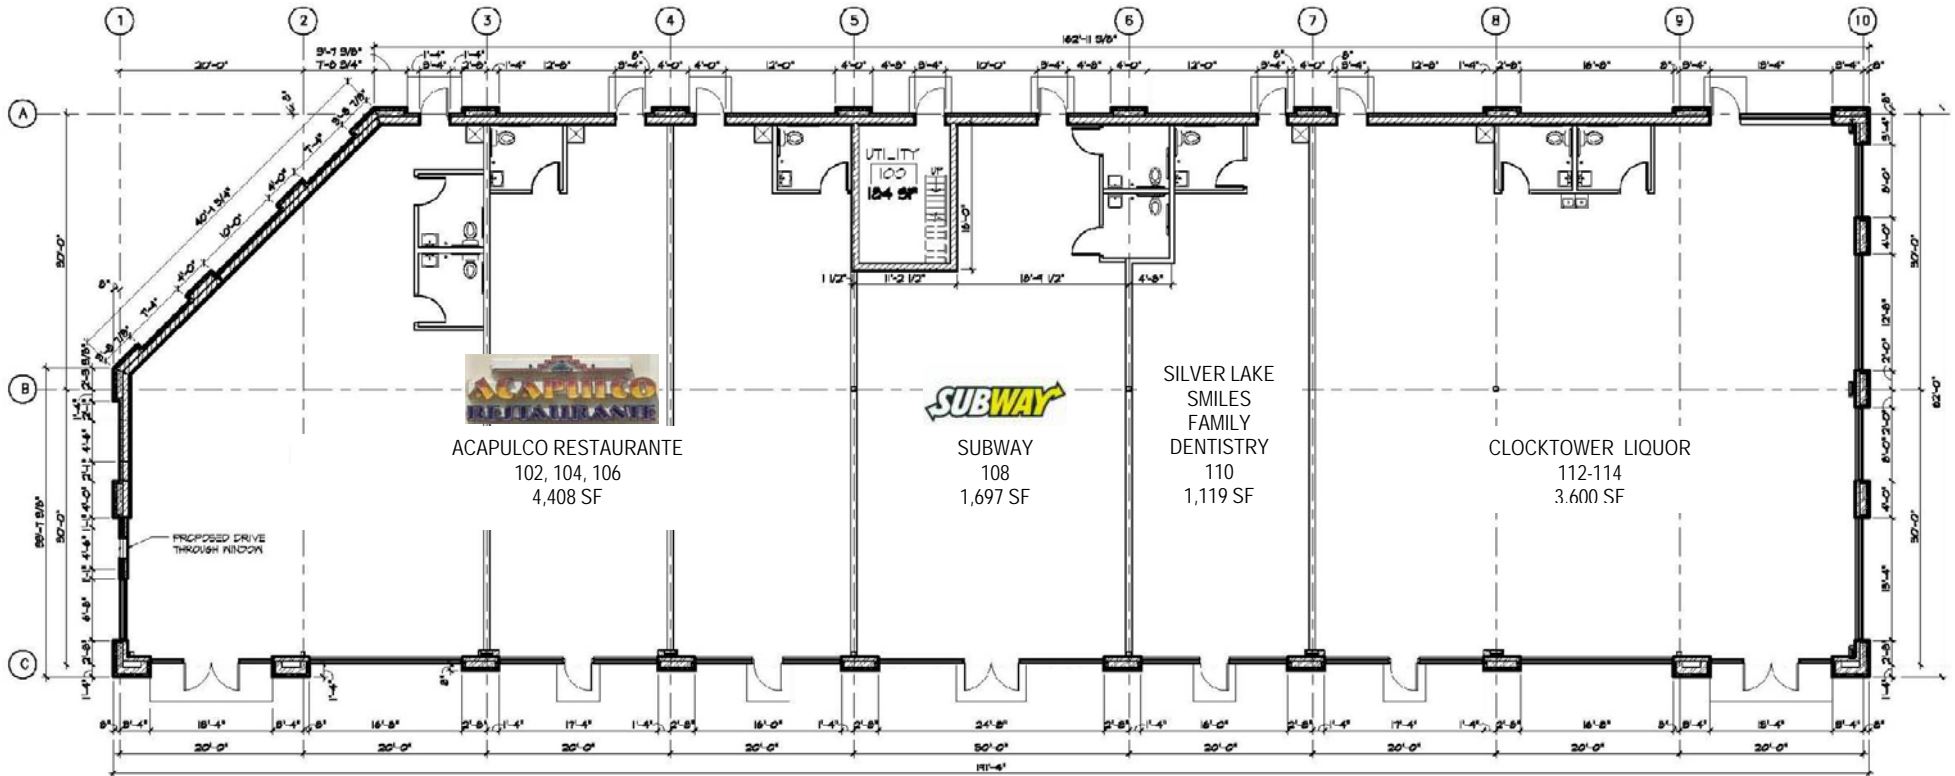

BRIGHTON VILLAGE SHOPPING CENTER

1101-1151 Silver Lake Road
New Brighton, MN 55112

BRIGHTON VILLAGE

BRIGHTON VILLAGE SHOPPING CENTER

1113-1131 Silver Lake Road, New Brighton, Minnesota

KRAUS-ANDERSON REALTY COMPANY
Development • Leasing • Management