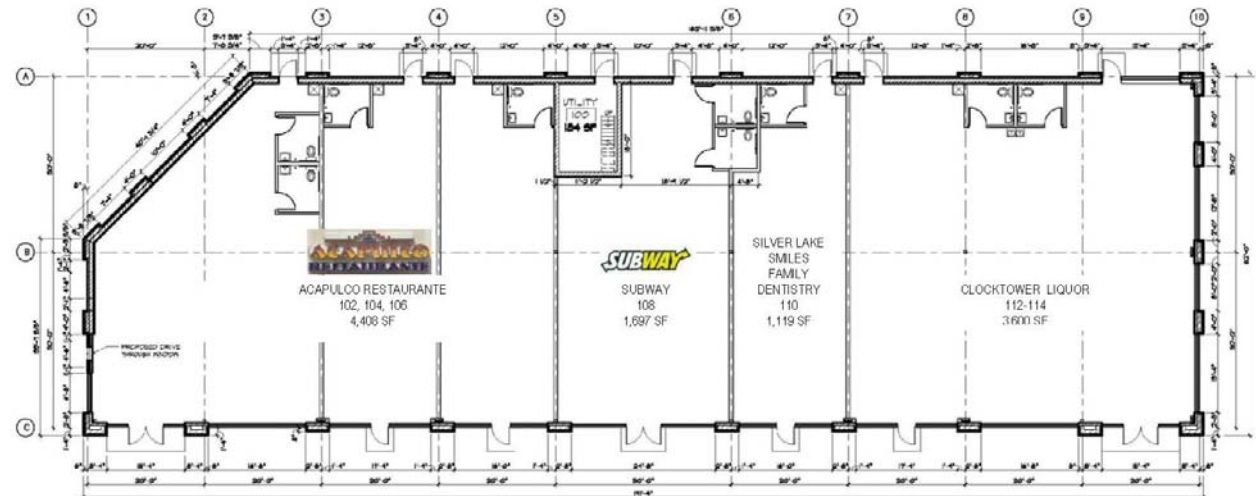

LEASING OPPORTUNITIES

LEASING OPPORTUNITIES

Brighton Village

1101-1151 Silver Lake Road
New Brighton, MN 55112

Leasing Contact:

Jim Stimmler
(952) 948-9417

jstimmler@karealty.com

AVAILABLE SUITES

<u>Unit</u>	<u>SF Available</u>

This property is presently
100% Leased. Please
contact the agent with any
inquiries.

(last updated 9-18-08)

KRAUS-ANDERSON®
REALTY COMPANY

4210 W. Old Shakopee Road
Bloomington, MN 55437
(952) 881-8166

www.krausanderson.com