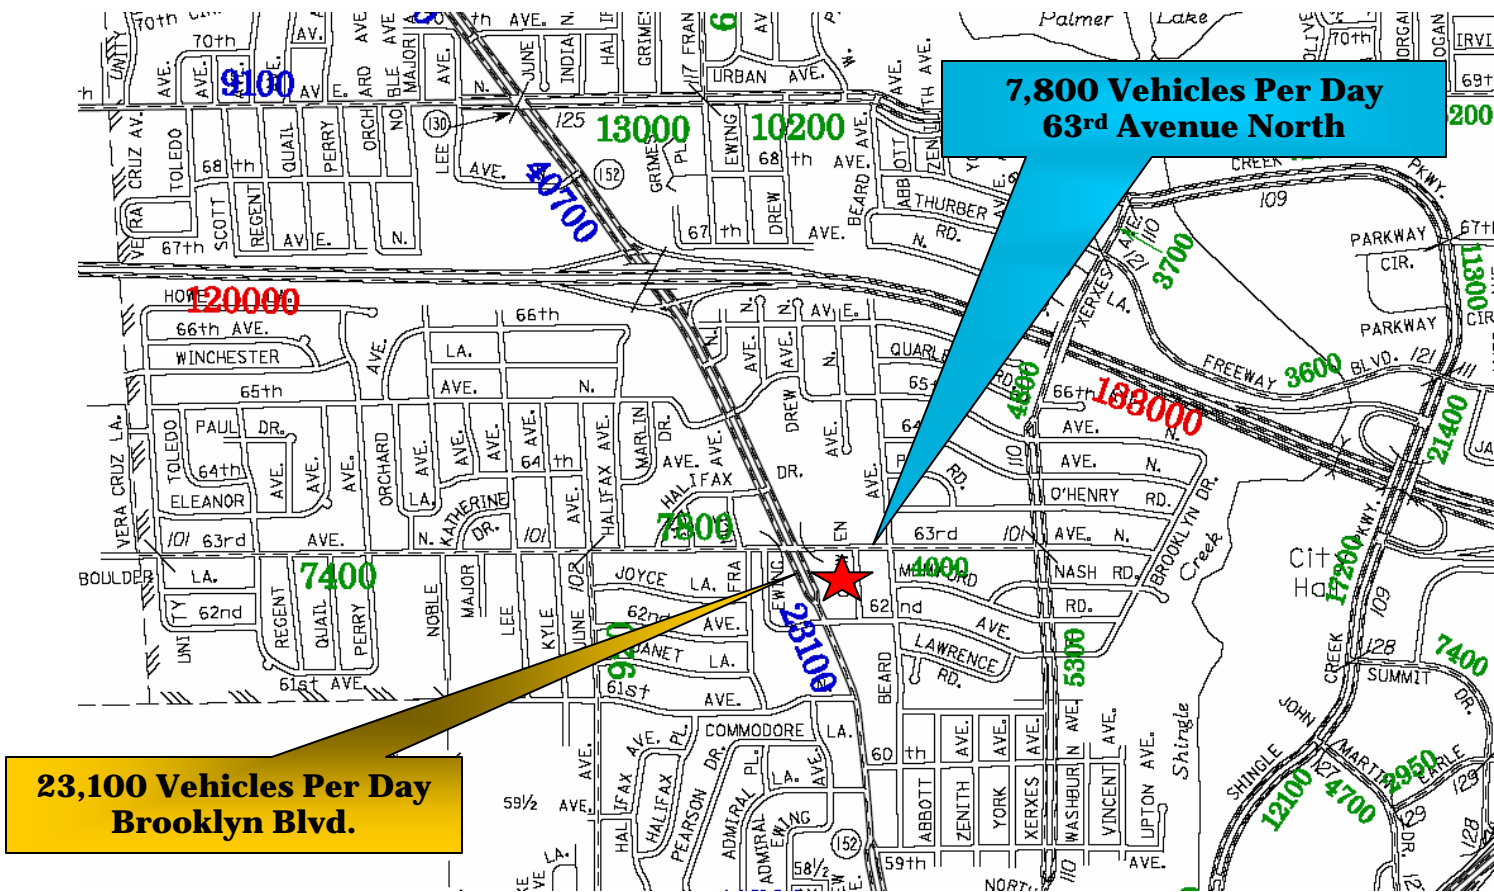

# Traffic Counts for Boulevard Center

6211 – 6223 Brooklyn Boulevard

## Brooklyn Center, MN 55429

2007

VOLUMES PREPARED BY  
THE OFFICE OF  
TRANSPORTATION DATA & ANALYSIS

NUMERALS INDICATE AVERAGE DAILY  
TRAFFIC VOLUMES ON DESIGNATED ROADS.

TRUNK HIGHWAY ROUTES ARE 2006 A.A.D.T. VOLUMES  
COUNTY SYSTEM ROADS ARE 2007 A.A.D.T. VOLUMES  
MUNICIPAL STREET ROUTES ARE 2007 A.A.D.T. VOLUMES