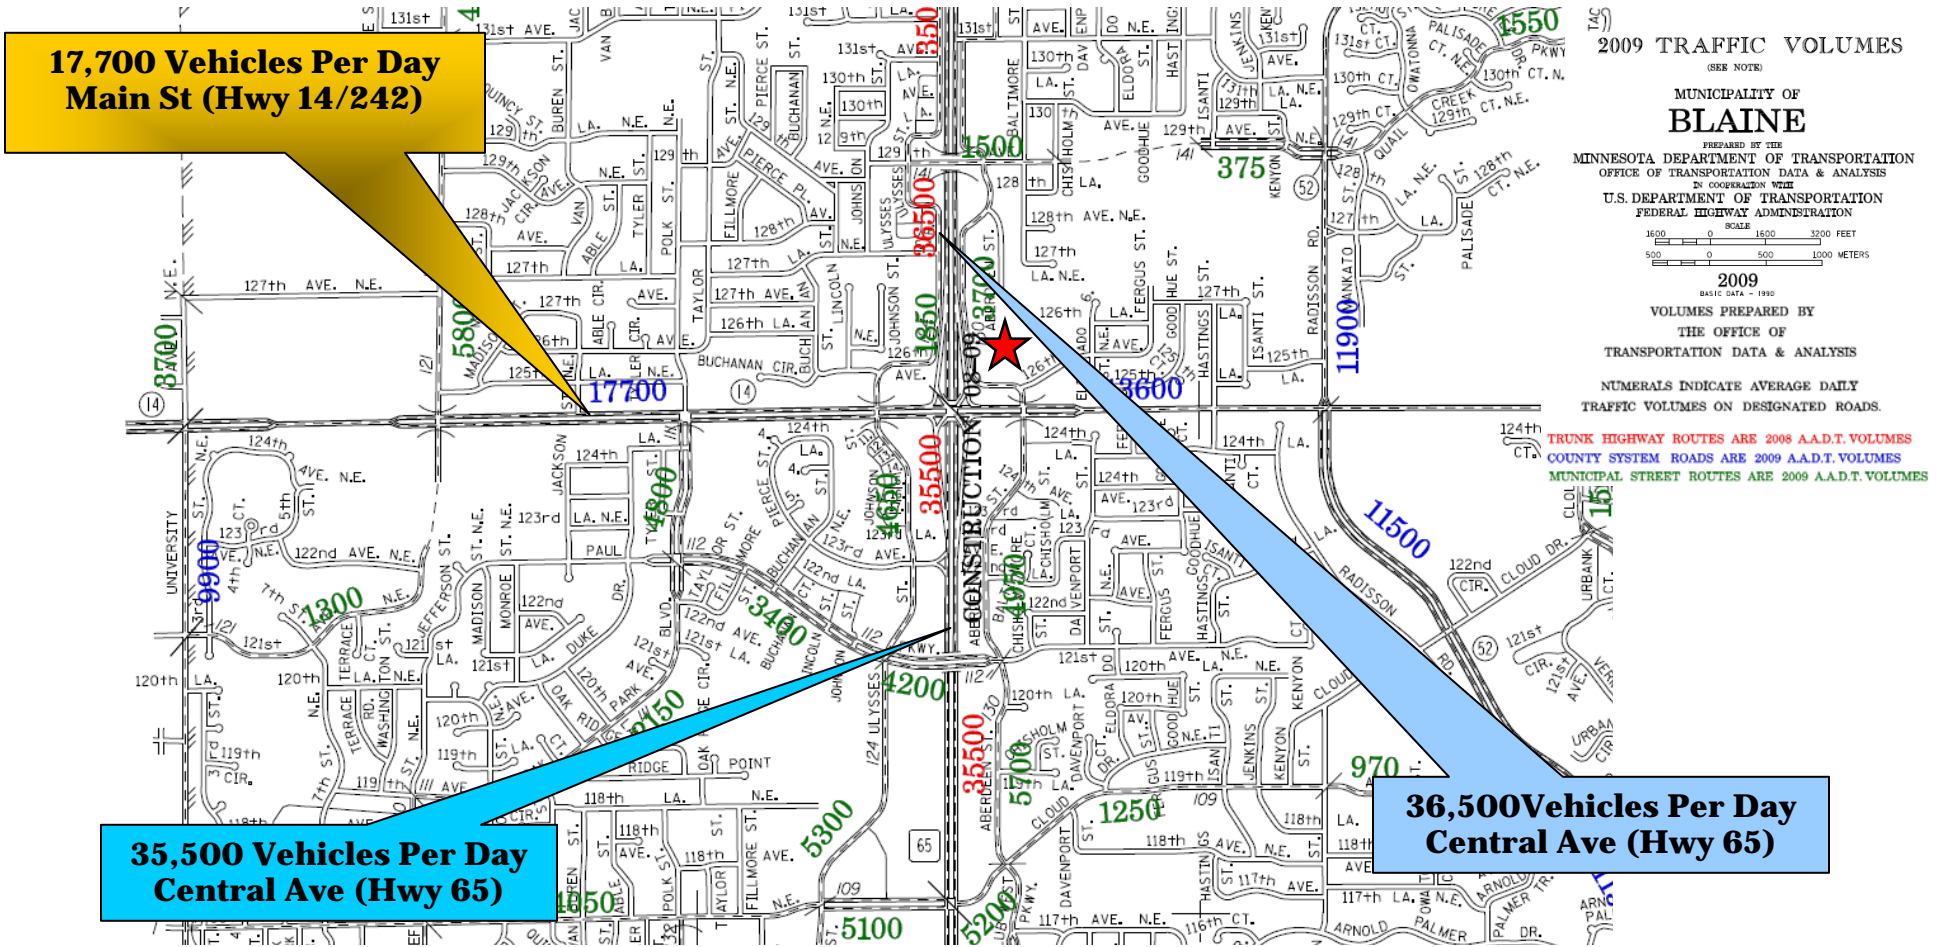

Traffic Counts for Blaine Town Center

12507 Central Avenue NE, Blaine, Minnesota

Kraus-Anderson Realty Company
4210 West Old Shakopee Road
Bloomington, MN 55437-2951
952.881.8166

** The information above has been obtained from sources believed reliable. While we do not doubt its accuracy, we have not verified it and make no guarantee, warranty or representation about it.*