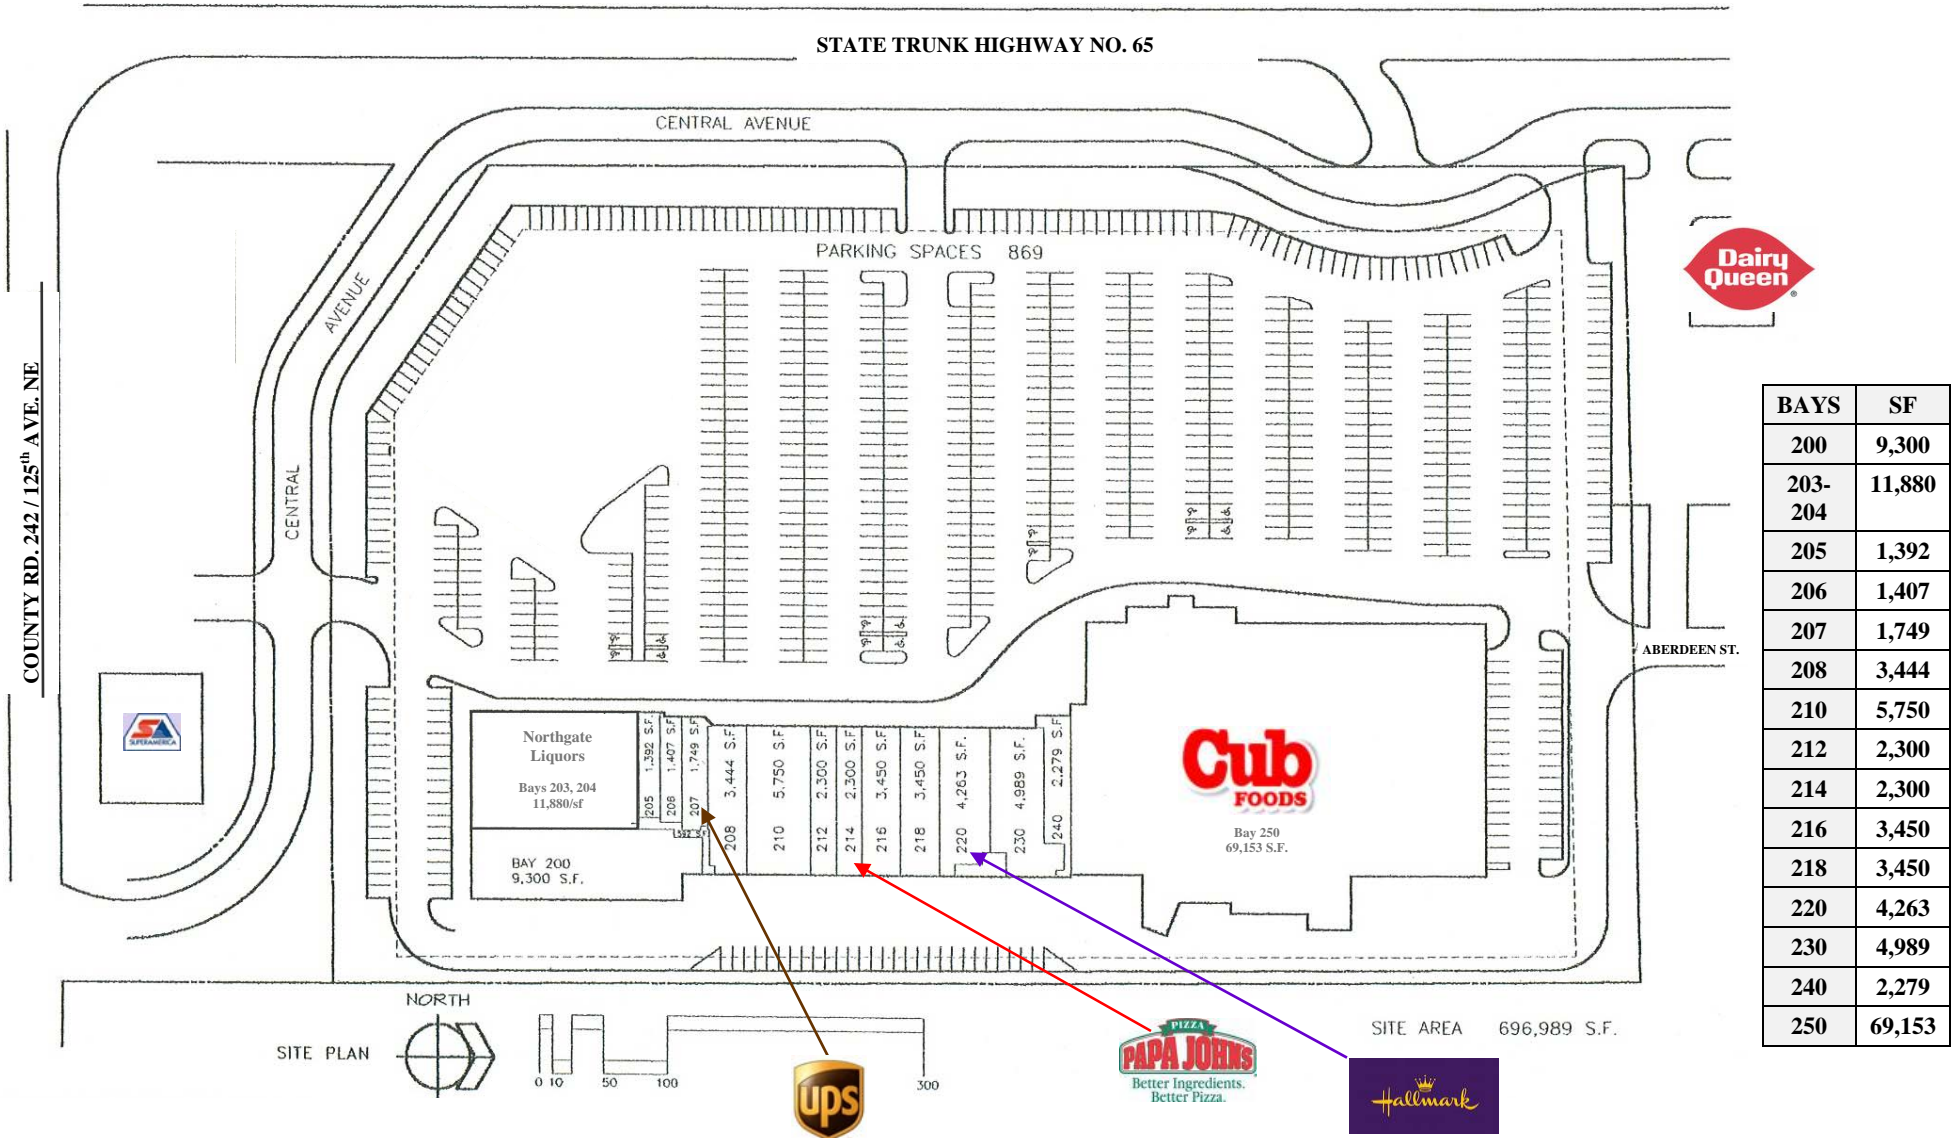

BLAINE TOWN CENTER

BLAINE TOWN CENTER

Central Avenue, Blaine, Minnesota

KRAUS-ANDERSON REALTY COMPANY
Development • Leasing • Management