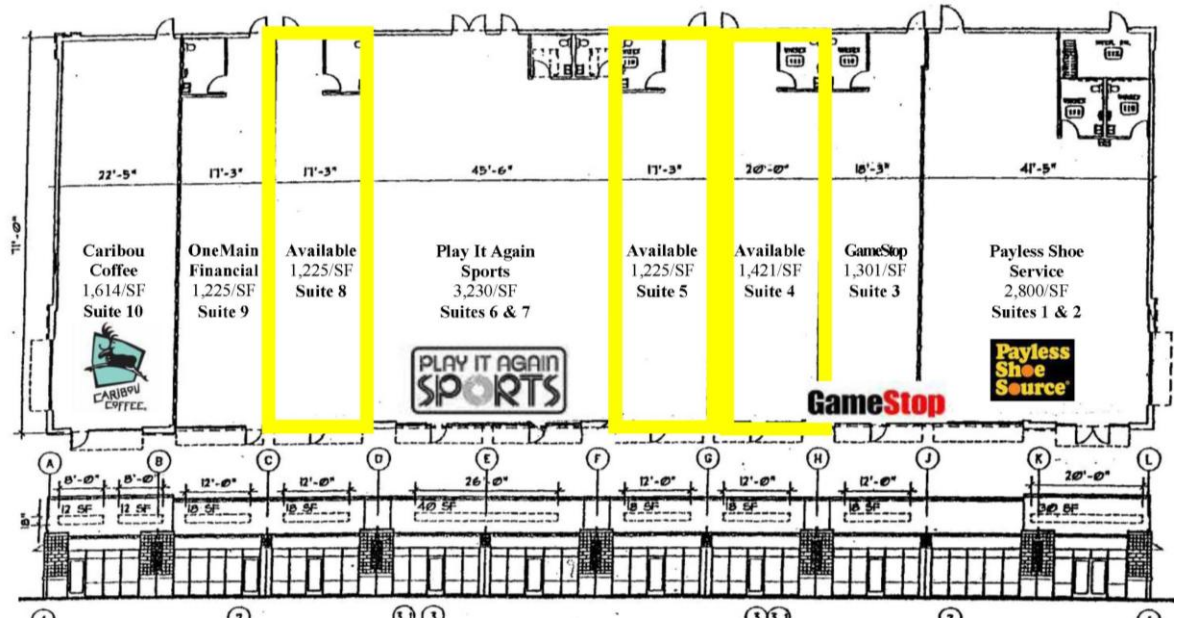

AVAILABLE SUITES

<u>Unit</u>	<u>SF Available</u>
4	1,421
5	1,225
8	1,225

(last updated January 11, 2012)

KRAUS-ANDERSON[®]
REALTY COMPANY

4210 W. Old Shakopee Road
 Bloomington, MN 55437
 (952) 881-8166

www.krausanderson.com