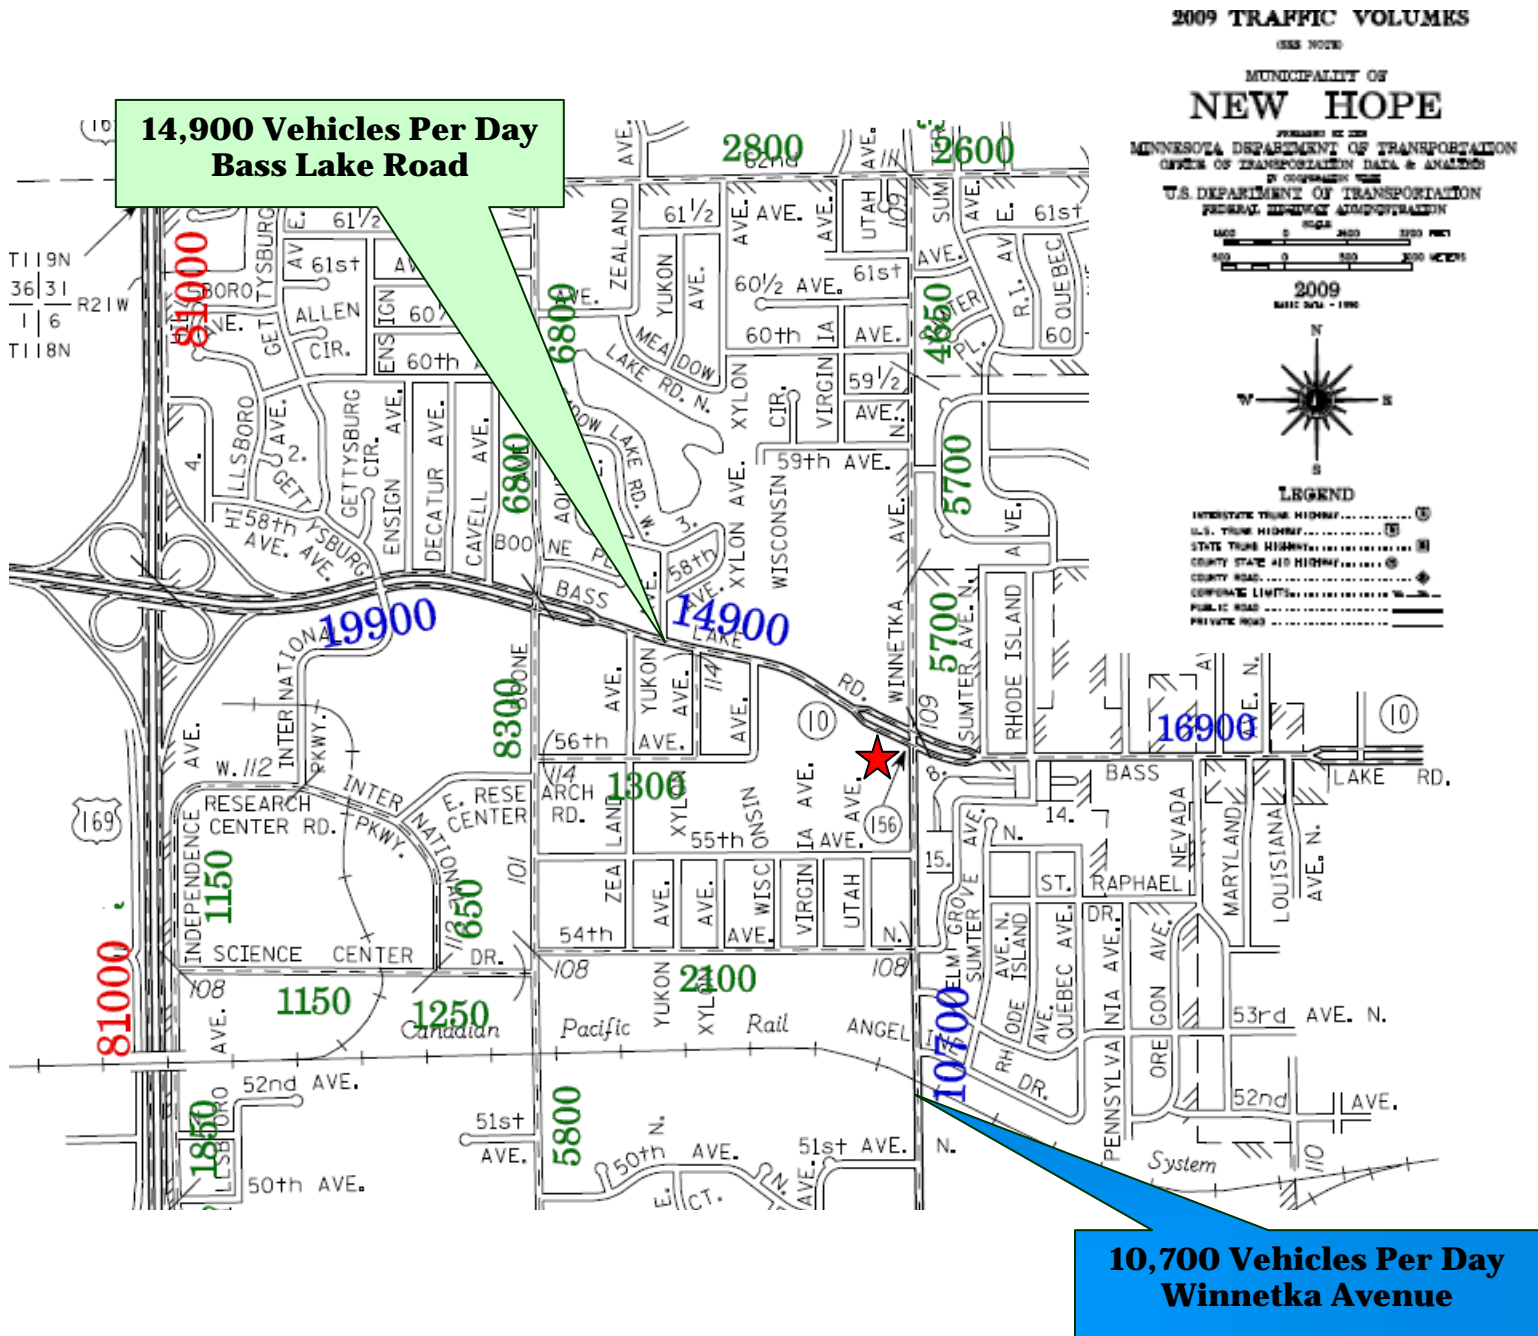

# Traffic Counts for Bass Lake Road

7910 – 7914 Bass lake Road, New Hope, MN 55428

**Kraus-Anderson Realty Company**  
 4210 West Old Shakopee Road  
 Bloomington, MN 55437-2951  
 952.881.8166

*\* The information above has been obtained from sources believed reliable. While we do not doubt its accuracy, we have not verified it and make no guarantee, warranty or representation about it.*