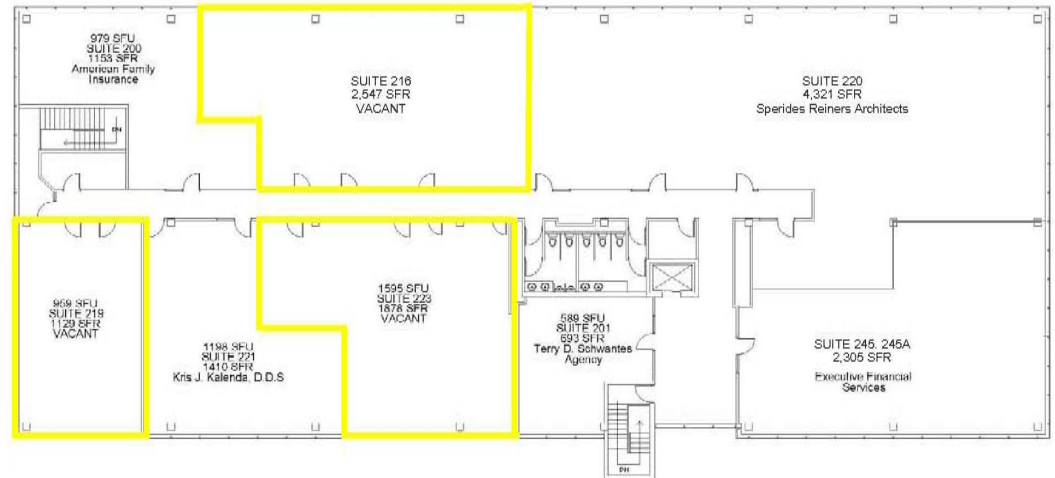

Leasing Contact:

Gary Ryan
(952) 948-9406

gryan@karealty.com

AVAILABLE SUITES

<u>Unit</u>	<u>SF Available</u>
216	2,547
219	1,129
223	1,878

(last updated December 30, 2010)

KRAUS-ANDERSON®
REALTY COMPANY

4210 W. Old Shakopee Road
Bloomington, MN 55437
(952) 881-8166