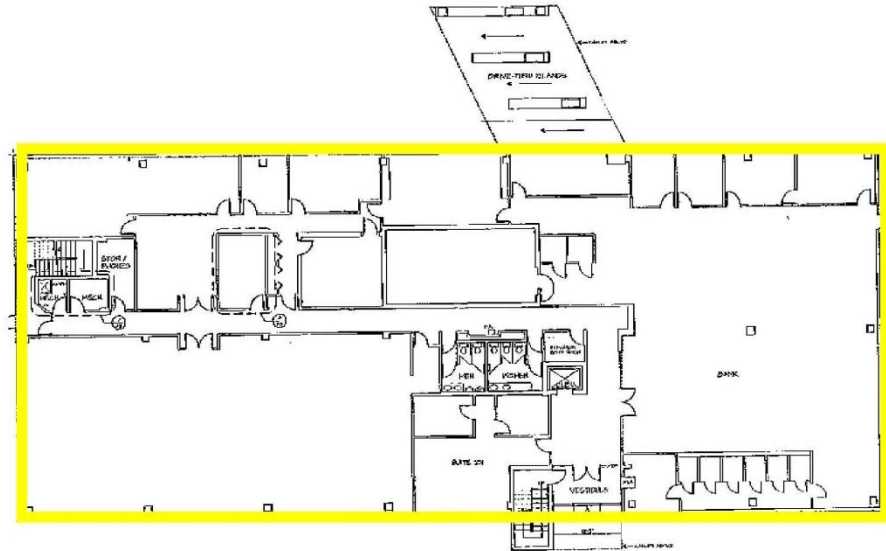

LEASING OPPORTUNITIES

LEASING OPPORTUNITIES

4200 W. Old Shakopee Building
4200 W. Old Shakopee Road
Bloomington, MN 55437

Leasing Contact:

Gary Ryan
(952) 948-9406

gryan@karealty.com

AVAILABLE SUITES

<u>Unit</u>	<u>SF Available</u>
100	15,354