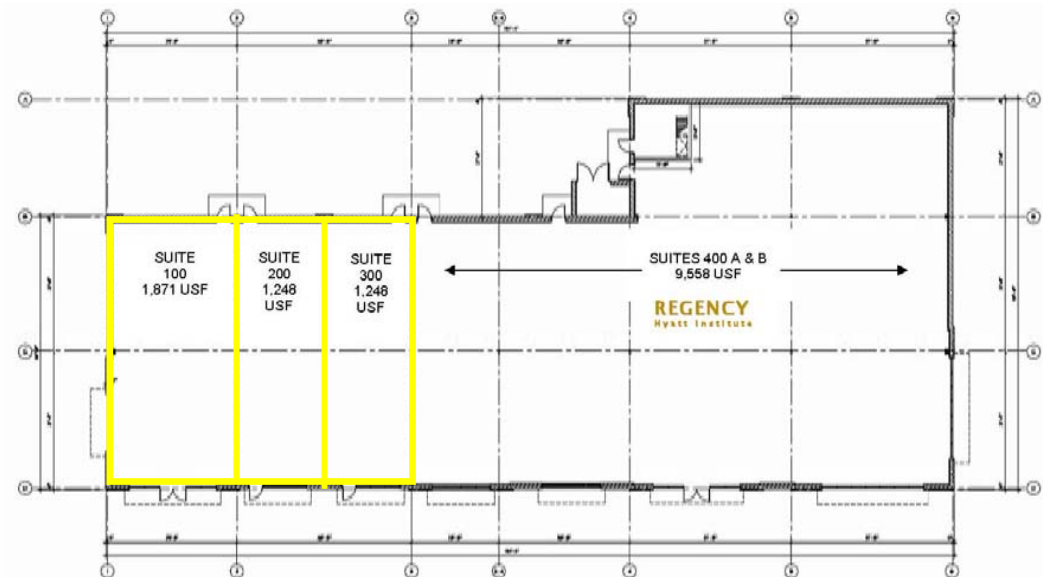

AVAILABLE SUITES

<u>Unit</u>	<u>SF Available</u>
100	1,871
200	1,248
300	1,248

(last updated 12-30-10)

KRAUS-ANDERSON[®]
REALTY COMPANY

4210 W. Old Shakopee Road
Bloomington, MN 55437
(952) 881-8166

www.krausanderson.com